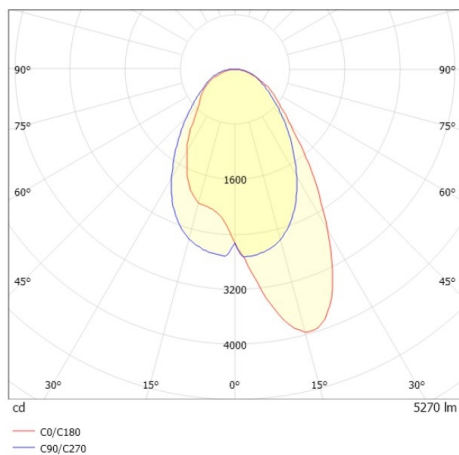

TRAIL TRACK

666-200103021906b

TRAIL TRACK TRACK SPOTLIGHT WITH 3 PH ADAPTER made of aluminium, black, similar to RAL 9005, linear optics beam asymmetric, light output direct, swiveling 350°, with converter, max. 1050mA, dimmability: Smart bluetooth, adapter/ceiling base black, IP20

DRAWING

TECHNICAL DETAILS

System perform. [W]	40
Bulb type	LED
Luminous flux [lm]	5270
Current sec. [mA]	1050
Colour temp. [K]	3000K
CRI	>80
Optics	high quality linear optics
Designer	INHOUSE
Converter	with converter
Light output	direct
Beam angle [°]	asymmetrisch
Voltage [V]	220-240V 50/60Hz
Material	aluminium
Length [mm]	858
Width [mm]	64
Height [mm]	42
IP protection class	IP20
Voltage class	protection cl. II
Shock resistance	IK06
Net weight [kg]	1,03
Colour lamp	black
RAL	9005
Colour adapter/ceiling base	black
EAN-Number	9010506844306
Lifetime [h]	L80 B10 50 000
Energy efficiency cl.	C
No. of luminaires B16A	50

LIGHT DISTRIBUTION CURVE

The values are rated values. Power and luminous flux are initially subject to a tolerance of +/- 10%. Colour temperature tolerance: +/- 150 K. The values apply to an ambient temperature of 25°C unless otherwise specified.