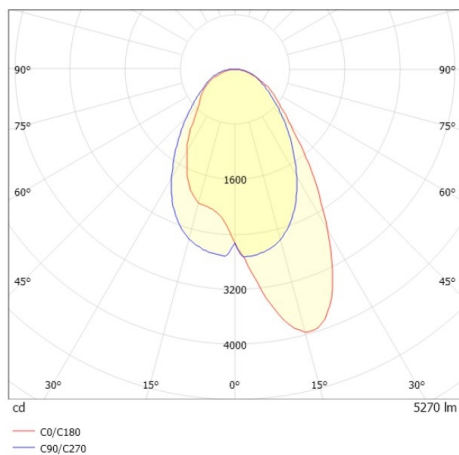

TRAIL TRACK

666-200103021906p

TRAIL TRACK TRACK SPOTLIGHT WITH 3 PH ADAPTER made of aluminium, black, similar to RAL 9005, linear optics beam asymmetric, light output direct, swiveling 350°, with converter, max. 1050mA, dimmability: Pulse-DALI, adapter/ceiling base black, IP20

DRAWING

TECHNICAL DETAILS

System perform. [W]	40
Bulb type	LED
Luminous flux [lm]	5270
Current sec. [mA]	1050
Colour temp. [K]	3000K
CRI	>80
Optics	high quality linear optics
Designer	INHOUSE
Converter	with converter
Light output	direct
Beam angle [°]	asymmetrisch
Voltage [V]	220-240V 50/60Hz
Material	aluminium
Length [mm]	858
Width [mm]	64
Height [mm]	42
IP protection class	IP20
Voltage class	protection cl. II
Shock resistance	IK06
Net weight [kg]	0,97
Colour lamp	black
RAL	9005
Colour adapter/ceiling base	black
EAN-Number	9010506844313
Lifetime [h]	L80 B10 50 000
Energy efficiency cl.	C
No. of luminaires B16A	50

LIGHT DISTRIBUTION CURVE

The values are rated values. Power and luminous flux are initially subject to a tolerance of +/- 10%. Colour temperature tolerance: +/- 150 K. The values apply to an ambient temperature of 25°C unless otherwise specified.