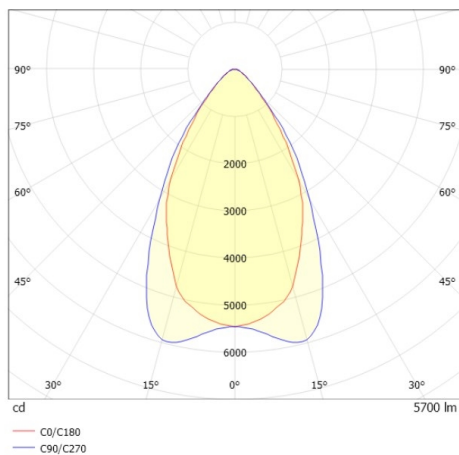

TRAIL TRACK

666-2001030313040

TRAIL TRACK TRACK SPOTLIGHT WITH 3 PH ADAPTER made of aluminium, grey, similar to RAL 9006, linear optics beam 60°, light output direct, UGR <22, swiveling 350°, with converter, max. 1050mA, dimmability: not dimmable, adapter/ceiling base grey, IP20

DRAWING

TECHNICAL DETAILS

System perform. [W]	40
Bulb type	LED
Luminous flux [lm]	5700
Current sec. [mA]	1050
Colour temp. [K]	2700K
CRI	>80
UGR	<22
Optics	high quality linear optics
Designer	INHOUSE
Converter	with converter
Dimming	not dimmable
Light output	direct
Beam angle [°]	60°
Voltage [V]	220-240V 50/60Hz
Material	aluminium
Length [mm]	858
Width [mm]	64
Height [mm]	42
IP protection class	IP20
Voltage class	protection cl. II
Shock resistance	IK06
Net weight [kg]	0,93
Colour lamp	grey
RAL	9006
Colour adapter/ceiling base	grey
EAN-Number	9010506844351
Lifetime [h]	L80 B10 50 000
Energy efficiency cl.	C
No. of luminaires B16A	50

LIGHT DISTRIBUTION CURVE

The values are rated values. Power and luminous flux are initially subject to a tolerance of +/- 10%. Colour temperature tolerance: +/- 150 K. The values apply to an ambient temperature of 25°C unless otherwise specified.