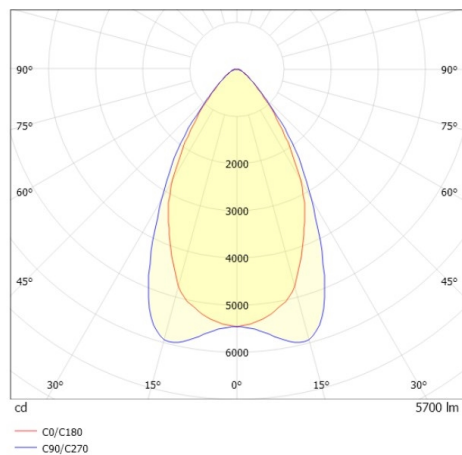

TRAIL TRACK

666-200103031304b

TRAIL TRACK TRACK SPOTLIGHT WITH 3 PH ADAPTER made of aluminium, grey, similar to RAL 9006, linear optics beam 60°, light output direct, UGR <22, swiveling 350°, with converter, max. 1050mA, dimmability: Smart bluetooth, adapter/ceiling base grey, IP20

DRAWING

TECHNICAL DETAILS

System perform. [W]	40
Bulb type	LED
Luminous flux [lm]	5700
Current sec. [mA]	1050
Colour temp. [K]	2700K
CRI	>80
UGR	<22
Optics	high quality linear optics
Designer	INHOUSE
Converter	with converter
Light output	direct
Beam angle [°]	60°
Voltage [V]	220-240V 50/60Hz
Material	aluminium
Length [mm]	858
Width [mm]	64
Height [mm]	42
IP protection class	IP20
Voltage class	protection cl. II
Shock resistance	IK06
Net weight [kg]	1,03
Colour lamp	grey
RAL	9006
Colour adapter/ceiling base	grey
EAN-Number	9010506844337
Lifetime [h]	L80 B10 50 000
Energy efficiency cl.	C
No. of luminaires B16A	50

LIGHT DISTRIBUTION CURVE

The values are rated values. Power and luminous flux are initially subject to a tolerance of +/- 10%. Colour temperature tolerance: +/- 150 K. The values apply to an ambient temperature of 25°C unless otherwise specified.