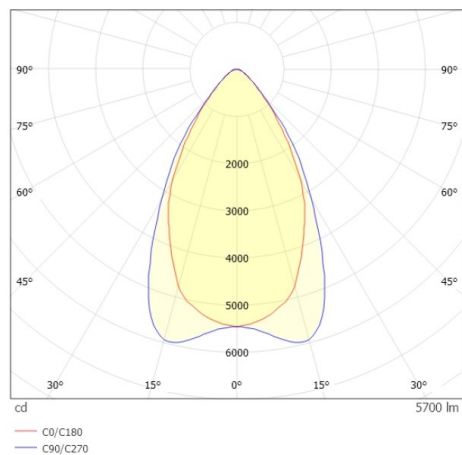

TRAIL TRACK

666-200103031304c

TRAIL TRACK TRACK SPOTLIGHT WITH 3 PH ADAPTER made of aluminium, grey, similar to RAL 9006, linear optics beam 60°, light output direct, UGR <22, swiveling 350°, with converter, max. 1050mA, dimmability: Casambi, adapter/ceiling base grey, IP20

DRAWING

TECHNICAL DETAILS

System perform. [W]	40
Bulb type	LED
Luminous flux [lm]	5700
Current sec. [mA]	1050
Colour temp. [K]	2700K
CRI	>80
UGR	<22
Optics	high quality linear optics
Designer	INHOUSE
Converter	with converter
Light output	direct
Beam angle [°]	60°
Voltage [V]	220-240V 50/60Hz
Material	aluminium
Length [mm]	858
Width [mm]	64
Height [mm]	42
IP protection class	IP20
Voltage class	protection cl. II
Shock resistance	IK06
Net weight [kg]	0,93
Colour lamp	grey
RAL	9006
Colour adapter/ceiling base	grey
EAN-Number	9010870827851
Lifetime [h]	L80 B10 50 000
Energy efficiency cl.	C
No. of luminaires B16A	50

LIGHT DISTRIBUTION CURVE

The values are rated values. Power and luminous flux are initially subject to a tolerance of +/- 10%. Colour temperature tolerance: +/- 150 K. The values apply to an ambient temperature of 25°C unless otherwise specified.