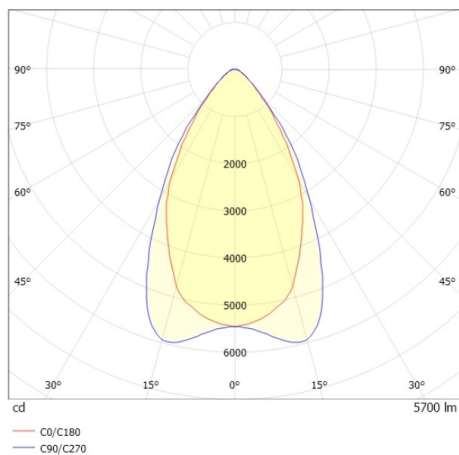

TRAIL TRACK

666-200103031304p

TRAIL TRACK TRACK SPOTLIGHT WITH 3 PH ADAPTER made of aluminium, grey, similar to RAL 9006, linear optics beam 60°, light output direct, UGR <22, swiveling 350°, with converter, max. 1050mA, dimmability: Pulse-DALI, adapter/ceiling base grey, IP20

DRAWING

TECHNICAL DETAILS

System perform. [W]	40
Bulb type	LED
Luminous flux [lm]	5700
Current sec. [mA]	1050
Colour temp. [K]	2700K
CRI	>80
UGR	<22
Optics	high quality linear optics
Designer	INHOUSE
Converter	with converter
Light output	direct
Beam angle [°]	60°
Voltage [V]	220-240V 50/60Hz
Material	aluminium
Length [mm]	858
Width [mm]	64
Height [mm]	42
IP protection class	IP20
Voltage class	protection cl. II
Shock resistance	IK06
Net weight [kg]	0,98
Colour lamp	grey
RAL	9006
Colour adapter/ceiling base	grey
EAN-Number	9010506844344
Lifetime [h]	L80 B10 50 000
Energy efficiency cl.	C
No. of luminaires B16A	50

LIGHT DISTRIBUTION CURVE

The values are rated values. Power and luminous flux are initially subject to a tolerance of +/- 10%. Colour temperature tolerance: +/- 150 K. The values apply to an ambient temperature of 25°C unless otherwise specified.