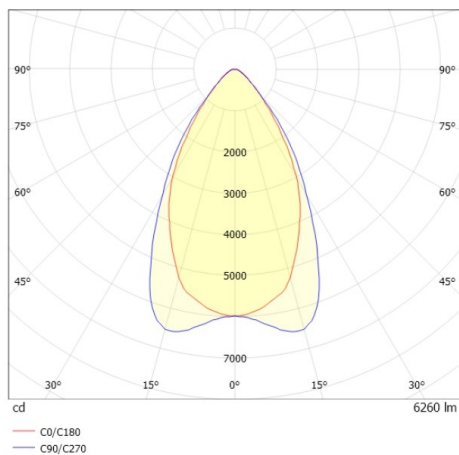

TRAIL TRACK

666-2001030313050

TRAIL TRACK TRACK SPOTLIGHT WITH 3 PH ADAPTER made of aluminium, white, similar to RAL 9016, linear optics beam 60°, light output direct, UGR <22, swiveling 350°, with converter, max. 1050mA, dimmability: not dimmable, adapter/ceiling base white, IP20

DRAWING

TECHNICAL DETAILS

System perform. [W]	40
Bulb type	LED
Luminous flux [lm]	6260
Current sec. [mA]	1050
Colour temp. [K]	2700K
CRI	>80
UGR	<22
Optics	high quality linear optics
Designer	INHOUSE
Converter	with converter
Dimming	not dimmable
Light output	direct
Beam angle [°]	60°
Voltage [V]	220-240V 50/60Hz
Material	aluminium
Length [mm]	858
Width [mm]	64
Height [mm]	42
IP protection class	IP20
Voltage class	protection cl. II
Shock resistance	IK06
Net weight [kg]	0,93
Colour lamp	white
RAL	9016
Colour adapter/ceiling base	white
EAN-Number	9010506844382
Lifetime [h]	L80 B10 50 000
Energy efficiency cl.	C
No. of luminaires B16A	50

LIGHT DISTRIBUTION CURVE

The values are rated values. Power and luminous flux are initially subject to a tolerance of +/- 10%. Colour temperature tolerance: +/- 150 K. The values apply to an ambient temperature of 25°C unless otherwise specified.