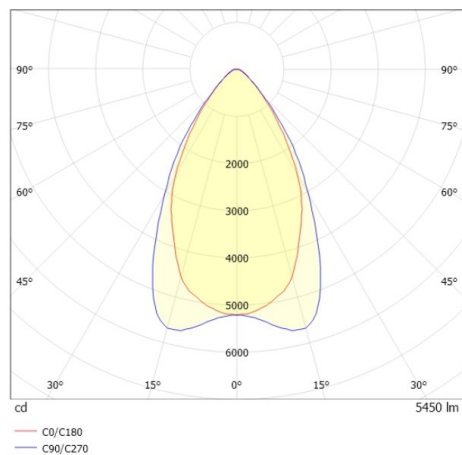

TRAIL TRACK

666-2001030313060

TRAIL TRACK TRACK SPOTLIGHT WITH 3 PH ADAPTER made of aluminium, black, similar to RAL 9005, linear optics beam 60°, light output direct, UGR <22, swiveling 350°, with converter, max. 1050mA, dimmability: not dimmable, adapter/ceiling base black, IP20

DRAWING

TECHNICAL DETAILS

System perform. [W]	40
Bulb type	LED
Luminous flux [lm]	5450
Current sec. [mA]	1050
Colour temp. [K]	2700K
CRI	>80
UGR	<22
Optics	high quality linear optics
Designer	INHOUSE
Converter	with converter
Dimming	not dimmable
Light output	direct
Beam angle [°]	60°
Voltage [V]	220-240V 50/60Hz
Material	aluminium
Length [mm]	858
Width [mm]	64
Height [mm]	42
IP protection class	IP20
Voltage class	protection cl. II
Shock resistance	IK06
Net weight [kg]	0,93
Colour lamp	black
RAL	9005
Colour adapter/ceiling base	black
EAN-Number	9010506844412
Lifetime [h]	L80 B10 50 000
Energy efficiency cl.	C
No. of luminaires B16A	50

LIGHT DISTRIBUTION CURVE

The values are rated values. Power and luminous flux are initially subject to a tolerance of +/- 10%. Colour temperature tolerance: +/- 150 K. The values apply to an ambient temperature of 25°C unless otherwise specified.