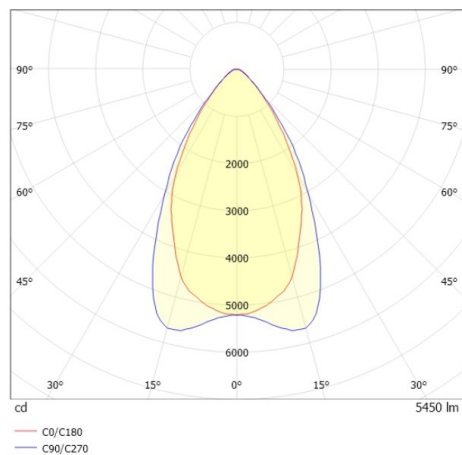

TRAIL TRACK

666-200103031306b

TRAIL TRACK TRACK SPOTLIGHT WITH 3 PH ADAPTER made of aluminium, black, similar to RAL 9005, linear optics beam 60°, light output direct, UGR <22, swiveling 350°, with converter, max. 1050mA, dimmability: Smart bluetooth, adapter/ceiling base black, IP20

DRAWING

TECHNICAL DETAILS

System perform. [W]	40
Bulb type	LED
Luminous flux [lm]	5450
Current sec. [mA]	1050
Colour temp. [K]	2700K
CRI	>80
UGR	<22
Optics	high quality linear optics
Designer	INHOUSE
Converter	with converter
Light output	direct
Beam angle [°]	60°
Voltage [V]	220-240V 50/60Hz
Material	aluminium
Length [mm]	858
Width [mm]	64
Height [mm]	42
IP protection class	IP20
Voltage class	protection cl. II
Shock resistance	IK06
Net weight [kg]	1,03
Colour lamp	black
RAL	9005
Colour adapter/ceiling base	black
EAN-Number	9010506844399
Lifetime [h]	L80 B10 50 000
Energy efficiency cl.	C
No. of luminaires B16A	50

LIGHT DISTRIBUTION CURVE

The values are rated values. Power and luminous flux are initially subject to a tolerance of +/- 10%. Colour temperature tolerance: +/- 150 K. The values apply to an ambient temperature of 25°C unless otherwise specified.