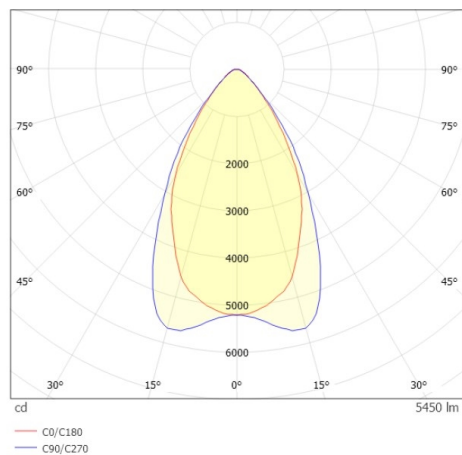

TRAIL TRACK

666-200103031306c

TRAIL TRACK TRACK SPOTLIGHT WITH 3 PH ADAPTER made of aluminium, black, similar to RAL 9005, linear optics beam 60°, light output direct, UGR <22, swiveling 350°, with converter, max. 1050mA, dimmability: Casambi, adapter/ceiling base black, IP20

DRAWING

TECHNICAL DETAILS

System perform. [W]	40
Bulb type	LED
Luminous flux [lm]	5450
Current sec. [mA]	1050
Colour temp. [K]	2700K
CRI	>80
UGR	<22
Optics	high quality linear optics
Designer	INHOUSE
Converter	with converter
Light output	direct
Beam angle [°]	60°
Voltage [V]	220-240V 50/60Hz
Material	aluminium
Length [mm]	858
Width [mm]	64
Height [mm]	42
IP protection class	IP20
Voltage class	protection cl. II
Shock resistance	IK06
Net weight [kg]	0,93
Colour lamp	black
RAL	9005
Colour adapter/ceiling base	black
EAN-Number	9010870827875
Lifetime [h]	L80 B10 50 000
Energy efficiency cl.	C
No. of luminaires B16A	50

LIGHT DISTRIBUTION CURVE

The values are rated values. Power and luminous flux are initially subject to a tolerance of +/- 10%. Colour temperature tolerance: +/- 150 K. The values apply to an ambient temperature of 25°C unless otherwise specified.