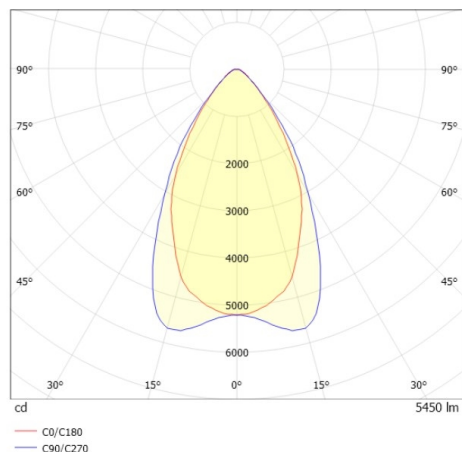

TRAIL TRACK

666-200103031306p

TRAIL TRACK TRACK SPOTLIGHT WITH 3 PH ADAPTER made of aluminium, black, similar to RAL 9005, linear optics beam 60°, light output direct, UGR <22, swiveling 350°, with converter, max. 1050mA, dimmability: Pulse-DALI, adapter/ceiling base black, IP20

DRAWING

TECHNICAL DETAILS

System perform. [W]	40
Bulb type	LED
Luminous flux [lm]	5450
Current sec. [mA]	1050
Colour temp. [K]	2700K
CRI	>80
UGR	<22
Optics	high quality linear optics
Designer	INHOUSE
Converter	with converter
Light output	direct
Beam angle [°]	60°
Voltage [V]	220-240V 50/60Hz
Material	aluminium
Length [mm]	858
Width [mm]	64
Height [mm]	42
IP protection class	IP20
Voltage class	protection cl. II
Shock resistance	IK06
Net weight [kg]	0,97
Colour lamp	black
RAL	9005
Colour adapter/ceiling base	black
EAN-Number	9010506844405
Lifetime [h]	L80 B10 50 000
Energy efficiency cl.	C
No. of luminaires B16A	50

LIGHT DISTRIBUTION CURVE

The values are rated values. Power and luminous flux are initially subject to a tolerance of +/- 10%. Colour temperature tolerance: +/- 150 K. The values apply to an ambient temperature of 25°C unless otherwise specified.