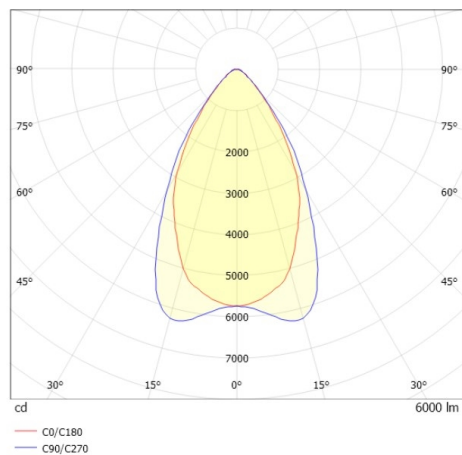

TRAIL TRACK

666-2001030314040

TRAIL TRACK TRACK SPOTLIGHT WITH 3 PH ADAPTER made of aluminium, grey, similar to RAL 9006, linear optics beam 60°, light output direct, UGR <22, swiveling 350°, with converter, max. 1050mA, dimmability: not dimmable, adapter/ceiling base grey, IP20

DRAWING

TECHNICAL DETAILS

System perform. [W]	40
Bulb type	LED
Luminous flux [lm]	6000
Current sec. [mA]	1050
Colour temp. [K]	4000K
CRI	>80
UGR	<22
Optics	high quality linear optics
Designer	INHOUSE
Converter	with converter
Dimming	not dimmable
Light output	direct
Beam angle [°]	60°
Voltage [V]	220-240V 50/60Hz
Material	aluminium
Length [mm]	858
Width [mm]	64
Height [mm]	42
IP protection class	IP20
Voltage class	protection cl. II
Shock resistance	IK06
Net weight [kg]	0,93
Colour lamp	grey
RAL	9006
Colour adapter/ceiling base	grey
EAN-Number	9010506844443
Lifetime [h]	L80 B10 50 000
Energy efficiency cl.	C
No. of luminaires B16A	50

LIGHT DISTRIBUTION CURVE

The values are rated values. Power and luminous flux are initially subject to a tolerance of +/- 10%. Colour temperature tolerance: +/- 150 K. The values apply to an ambient temperature of 25°C unless otherwise specified.