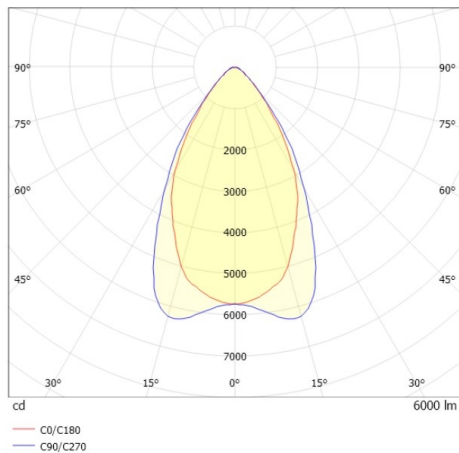

TRAIL TRACK

666-200103031404b

TRAIL TRACK TRACK SPOTLIGHT WITH 3 PH ADAPTER made of aluminium, grey, similar to RAL 9006, linear optics beam 60°, light output direct, UGR <22, swiveling 350°, with converter, max. 1050mA, dimmability: Smart bluetooth, adapter/ceiling base grey, IP20

DRAWING

TECHNICAL DETAILS

System perform. [W]	40
Bulb type	LED
Luminous flux [lm]	6000
Current sec. [mA]	1050
Colour temp. [K]	4000K
CRI	>80
UGR	<22
Optics	high quality linear optics
Designer	INHOUSE
Converter	with converter
Light output	direct
Beam angle [°]	60°
Voltage [V]	220-240V 50/60Hz
Material	aluminium
Length [mm]	858
Width [mm]	64
Height [mm]	42
IP protection class	IP20
Voltage class	protection cl. II
Shock resistance	IK06
Net weight [kg]	1,03
Colour lamp	grey
RAL	9006
Colour adapter/ceiling base	grey
EAN-Number	9010506844429
Lifetime [h]	L80 B10 50 000
Energy efficiency cl.	C
No. of luminaires B16A	50

LIGHT DISTRIBUTION CURVE

The values are rated values. Power and luminous flux are initially subject to a tolerance of +/- 10%. Colour temperature tolerance: +/- 150 K. The values apply to an ambient temperature of 25°C unless otherwise specified.