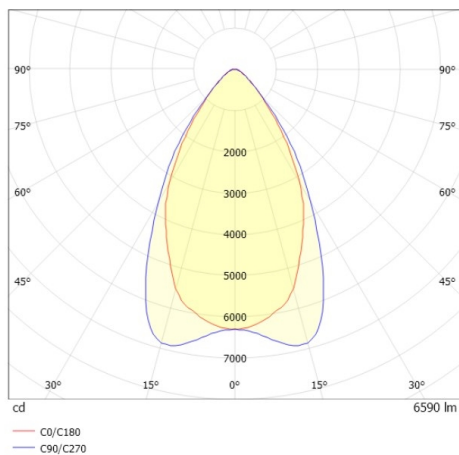

TRAIL TRACK

666-200103031405b

TRAIL TRACK TRACK SPOTLIGHT WITH 3 PH ADAPTER made of aluminium, white, similar to RAL 9016, linear optics beam 60°, light output direct, UGR <22, swiveling 350°, with converter, max. 1050mA, dimmability: Smart bluetooth, adapter/ceiling base white, IP20

DRAWING

TECHNICAL DETAILS

System perform. [W]	40
Bulb type	LED
Luminous flux [lm]	6590
Current sec. [mA]	1050
Colour temp. [K]	4000K
CRI	>80
UGR	<22
Optics	high quality linear optics
Designer	INHOUSE
Converter	with converter
Light output	direct
Beam angle [°]	60°
Voltage [V]	220-240V 50/60Hz
Material	aluminium
Length [mm]	858
Width [mm]	64
Height [mm]	42
IP protection class	IP20
Voltage class	protection cl. II
Shock resistance	IK06
Net weight [kg]	1,77
Colour lamp	white
RAL	9016
Colour adapter/ceiling base	white
EAN-Number	9010506844450
Lifetime [h]	L80 B10 50 000
Energy efficiency cl.	C
No. of luminaires B16A	50

LIGHT DISTRIBUTION CURVE

The values are rated values. Power and luminous flux are initially subject to a tolerance of +/- 10%. Colour temperature tolerance: +/- 150 K. The values apply to an ambient temperature of 25°C unless otherwise specified.