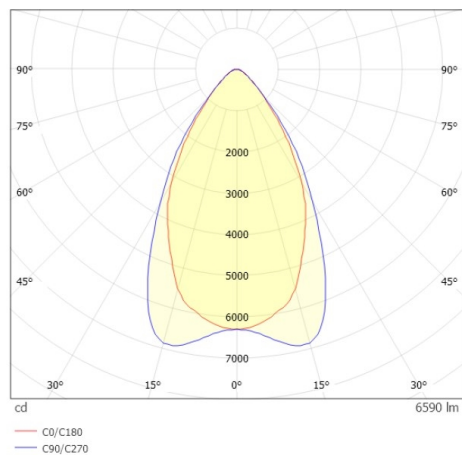

TRAIL TRACK

666-200103031405c

TRAIL TRACK TRACK SPOTLIGHT WITH 3 PH ADAPTER made of aluminium, white, similar to RAL 9016, linear optics beam 60°, light output direct, UGR <22, swiveling 350°, with converter, max. 1050mA, dimmability: Casambi, adapter/ceiling base white, IP20

DRAWING

TECHNICAL DETAILS

System perform. [W]	40
Bulb type	LED
Luminous flux [lm]	6590
Current sec. [mA]	1050
Colour temp. [K]	4000K
CRI	>80
UGR	<22
Optics	high quality linear optics
Designer	INHOUSE
Converter	with converter
Light output	direct
Beam angle [°]	60°
Voltage [V]	220-240V 50/60Hz
Material	aluminium
Length [mm]	858
Width [mm]	64
Height [mm]	42
IP protection class	IP20
Voltage class	protection cl. II
Shock resistance	IK06
Net weight [kg]	0,93
Colour lamp	white
RAL	9016
Colour adapter/ceiling base	white
EAN-Number	9010870827899
Lifetime [h]	L80 B10 50 000
Energy efficiency cl.	C
No. of luminaires B16A	50

LIGHT DISTRIBUTION CURVE

The values are rated values. Power and luminous flux are initially subject to a tolerance of +/- 10%. Colour temperature tolerance: +/- 150 K. The values apply to an ambient temperature of 25°C unless otherwise specified.