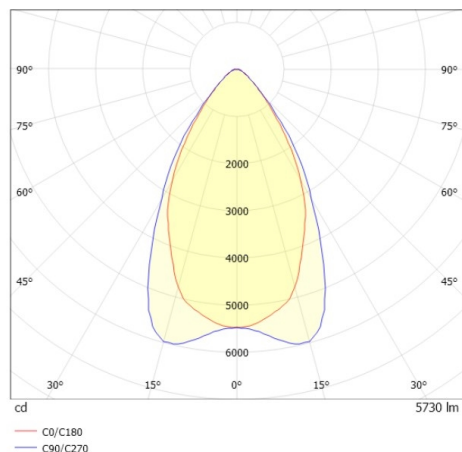

TRAIL TRACK

666-200103031406b

TRAIL TRACK TRACK SPOTLIGHT WITH 3 PH ADAPTER made of aluminium, black, similar to RAL 9005, linear optics beam 60°, light output direct, UGR <22, swiveling 350°, with converter, max. 1050mA, dimmability: Smart bluetooth, adapter/ceiling base black, IP20

DRAWING

TECHNICAL DETAILS

System perform. [W]	40
Bulb type	LED
Luminous flux [lm]	5730
Current sec. [mA]	1050
Colour temp. [K]	4000K
CRI	>80
UGR	<22
Optics	high quality linear optics
Designer	INHOUSE
Converter	with converter
Light output	direct
Beam angle [°]	60°
Voltage [V]	220-240V 50/60Hz
Material	aluminium
Length [mm]	858
Width [mm]	64
Height [mm]	42
IP protection class	IP20
Voltage class	protection cl. II
Shock resistance	IK06
Net weight [kg]	1,03
Colour lamp	black
RAL	9005
Colour adapter/ceiling base	black
EAN-Number	9010506844481
Lifetime [h]	L80 B10 50 000
Energy efficiency cl.	C
No. of luminaires B16A	50

LIGHT DISTRIBUTION CURVE

The values are rated values. Power and luminous flux are initially subject to a tolerance of +/- 10%. Colour temperature tolerance: +/- 150 K. The values apply to an ambient temperature of 25°C unless otherwise specified.