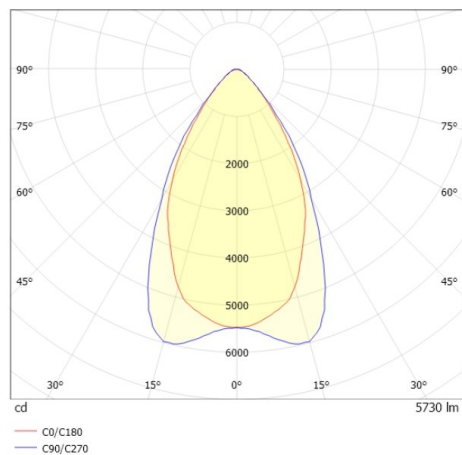

TRAIL TRACK

666-200103031704p

TRAIL TRACK TRACK SPOTLIGHT WITH 3 PH ADAPTER made of aluminium, grey, similar to RAL 9006, linear optics beam 60°, light output direct, UGR <22, swiveling 350°, with converter, max. 1050mA, dimmability: Pulse-DALI, adapter/ceiling base grey, IP20

DRAWING

TECHNICAL DETAILS

System perform. [W]	40
Bulb type	LED
Luminous flux [lm]	5730
Current sec. [mA]	1050
Colour temp. [K]	3500K
CRI	>80
UGR	<22
Optics	high quality linear optics
Designer	INHOUSE
Converter	with converter
Light output	direct
Beam angle [°]	60°
Voltage [V]	220-240V 50/60Hz
Material	aluminium
Length [mm]	858
Width [mm]	64
Height [mm]	42
IP protection class	IP20
Voltage class	protection cl. II
Shock resistance	IK06
Net weight [kg]	0,98
Colour lamp	grey
RAL	9006
Colour adapter/ceiling base	grey
EAN-Number	9010506844528
Lifetime [h]	L80 B10 50 000
Energy efficiency cl.	C
No. of luminaires B16A	50

LIGHT DISTRIBUTION CURVE

The values are rated values. Power and luminous flux are initially subject to a tolerance of +/- 10%. Colour temperature tolerance: +/- 150 K. The values apply to an ambient temperature of 25°C unless otherwise specified.