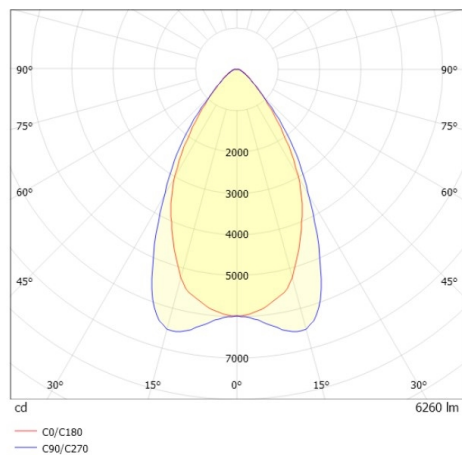

TRAIL TRACK

666-2001030317050

TRAIL TRACK TRACK SPOTLIGHT WITH 3 PH ADAPTER made of aluminium, white, similar to RAL 9016, linear optics beam 60°, light output direct, UGR <22, swiveling 350°, with converter, max. 1050mA, dimmability: not dimmable, adapter/ceiling base white, IP20

DRAWING

TECHNICAL DETAILS

System perform. [W]	40
Bulb type	LED
Luminous flux [lm]	6260
Current sec. [mA]	1050
Colour temp. [K]	3500K
CRI	>80
UGR	<22
Optics	high quality linear optics
Designer	INHOUSE
Converter	with converter
Dimming	not dimmable
Light output	direct
Beam angle [°]	60°
Voltage [V]	220-240V 50/60Hz
Material	aluminium
Length [mm]	858
Width [mm]	64
Height [mm]	42
IP protection class	IP20
Voltage class	protection cl. II
Shock resistance	IK06
Net weight [kg]	0,93
Colour lamp	white
RAL	9016
Colour adapter/ceiling base	white
EAN-Number	9010506844573
Lifetime [h]	L80 B10 50 000
Energy efficiency cl.	C
No. of luminaires B16A	50

LIGHT DISTRIBUTION CURVE

The values are rated values. Power and luminous flux are initially subject to a tolerance of +/- 10%. Colour temperature tolerance: +/- 150 K. The values apply to an ambient temperature of 25°C unless otherwise specified.