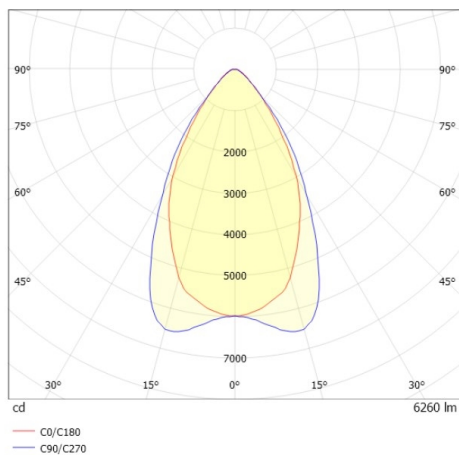

TRAIL TRACK

666-200103031705b

TRAIL TRACK TRACK SPOTLIGHT WITH 3 PH ADAPTER made of aluminium, white, similar to RAL 9016, linear optics beam 60°, light output direct, UGR <22, swiveling 350°, with converter, max. 1050mA, dimmability: Smart bluetooth, adapter/ceiling base white, IP20

DRAWING

TECHNICAL DETAILS

System perform. [W]	40
Bulb type	LED
Luminous flux [lm]	6260
Current sec. [mA]	1050
Colour temp. [K]	3500K
CRI	>80
UGR	<22
Optics	high quality linear optics
Designer	INHOUSE
Converter	with converter
Light output	direct
Beam angle [°]	60°
Voltage [V]	220-240V 50/60Hz
Material	aluminium
Length [mm]	858
Width [mm]	64
Height [mm]	42
IP protection class	IP20
Voltage class	protection cl. II
Shock resistance	IK06
Net weight [kg]	1,77
Colour lamp	white
RAL	9016
Colour adapter/ceiling base	white
EAN-Number	9010506844542
Lifetime [h]	L80 B10 50 000
Energy efficiency cl.	C
No. of luminaires B16A	50

LIGHT DISTRIBUTION CURVE

The values are rated values. Power and luminous flux are initially subject to a tolerance of +/- 10%. Colour temperature tolerance: +/- 150 K. The values apply to an ambient temperature of 25°C unless otherwise specified.