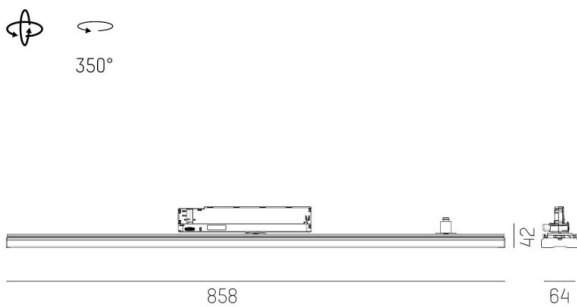

TRAIL TRACK

666-200103031705b

TRAIL TRACK TRACK SPOTLIGHT WITH 3 PH ADAPTER made of aluminium, white, similar to RAL 9016, linear optics beam 60°, light output direct, UGR <22, swiveling 350°, with converter, max. 1050mA, dimmability: Smart bluetooth, adapter/ceiling base white, IP20

DRAWING

TECHNICAL DETAILS

System perform. [W]	40
Bulb type	LED
Luminous flux [lm]	6260
Current sec. [mA]	1050
Colour temp. [K]	3500K
CRI	>80
UGR	<22
Optics	high quality linear optics
Designer	INHOUSE
Converter	with converter
Light output	direct
Beam angle [°]	60°
Voltage [V]	220-240V 50/60Hz
Material	aluminium
Length [mm]	858
Width [mm]	64
Height [mm]	42
IP protection class	IP20
Voltage class	protection cl. II
Shock resistance	IK06
Net weight [kg]	1,77
Colour lamp	white
RAL	9016
Colour adapter/ceiling base	white
EAN-Number	9010506844542
Lifetime [h]	L80 B10 50 000
Energy efficiency cl.	C
No. of luminaires B16A	50