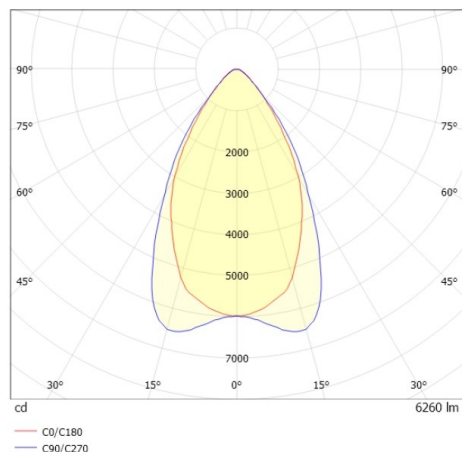

TRAIL TRACK

666-200103031705p

TRAIL TRACK TRACK SPOTLIGHT WITH 3 PH ADAPTER made of aluminium, white, similar to RAL 9016, linear optics beam 60°, light output direct, UGR <22, swiveling 350°, with converter, max. 1050mA, dimmability: Pulse-DALI, adapter/ceiling base white, IP20

DRAWING

TECHNICAL DETAILS

System perform. [W]	40
Bulb type	LED
Luminous flux [lm]	6260
Current sec. [mA]	1050
Colour temp. [K]	3500K
CRI	>80
UGR	<22
Optics	high quality linear optics
Designer	INHOUSE
Converter	with converter
Light output	direct
Beam angle [°]	60°
Voltage [V]	220-240V 50/60Hz
Material	aluminium
Length [mm]	858
Width [mm]	64
Height [mm]	42
IP protection class	IP20
Voltage class	protection cl. II
Shock resistance	IK06
Net weight [kg]	0,98
Colour lamp	white
RAL	9016
Colour adapter/ceiling base	white
EAN-Number	9010506844559
Lifetime [h]	L80 B10 50 000
Energy efficiency cl.	C
No. of luminaires B16A	50

LIGHT DISTRIBUTION CURVE

The values are rated values. Power and luminous flux are initially subject to a tolerance of +/- 10%. Colour temperature tolerance: +/- 150 K. The values apply to an ambient temperature of 25°C unless otherwise specified.