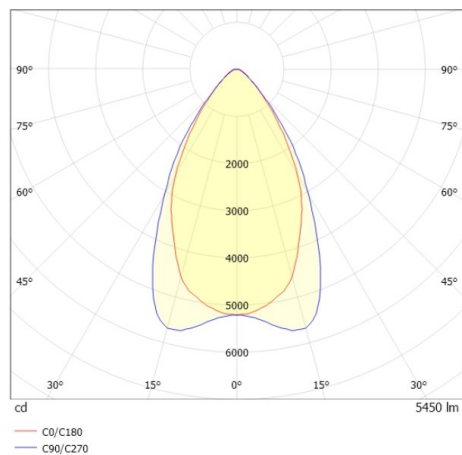

TRAIL TRACK

666-2001030317060

TRAIL TRACK TRACK SPOTLIGHT WITH 3 PH ADAPTER made of aluminium, black, similar to RAL 9005, linear optics beam 60°, light output direct, UGR <22, swiveling 350°, with converter, max. 1050mA, dimmability: not dimmable, adapter/ceiling base black, IP20

DRAWING

TECHNICAL DETAILS

System perform. [W]	40
Bulb type	LED
Luminous flux [lm]	5450
Current sec. [mA]	1050
Colour temp. [K]	3500K
CRI	>80
UGR	<22
Optics	high quality linear optics
Designer	INHOUSE
Converter	with converter
Dimming	not dimmable
Light output	direct
Beam angle [°]	60°
Voltage [V]	220-240V 50/60Hz
Material	aluminium
Length [mm]	858
Width [mm]	64
Height [mm]	42
IP protection class	IP20
Voltage class	protection cl. II
Shock resistance	IK06
Net weight [kg]	0,93
Colour lamp	black
RAL	9005
Colour adapter/ceiling base	black
EAN-Number	9010506844603
Lifetime [h]	L80 B10 50 000
Energy efficiency cl.	C
No. of luminaires B16A	50

LIGHT DISTRIBUTION CURVE

The values are rated values. Power and luminous flux are initially subject to a tolerance of +/- 10%. Colour temperature tolerance: +/- 150 K. The values apply to an ambient temperature of 25°C unless otherwise specified.