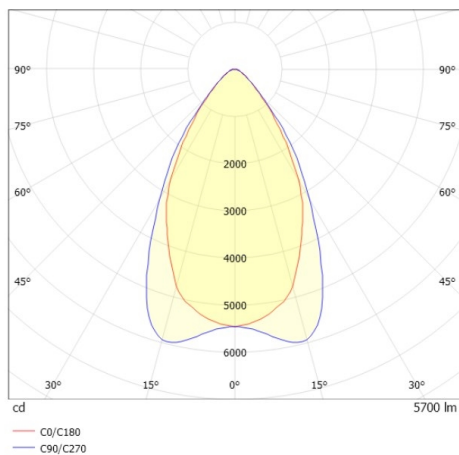

TRAIL TRACK

666-2001030319040

TRAIL TRACK TRACK SPOTLIGHT WITH 3 PH ADAPTER made of aluminium, grey, similar to RAL 9006, linear optics beam 60°, light output direct, UGR <22, swiveling 350°, with converter, max. 1050mA, dimmability: not dimmable, adapter/ceiling base grey, IP20

DRAWING

TECHNICAL DETAILS

System perform. [W]	40
Bulb type	LED
Luminous flux [lm]	5700
Current sec. [mA]	1050
Colour temp. [K]	3000K
CRI	>80
UGR	<22
Optics	high quality linear optics
Designer	INHOUSE
Converter	with converter
Dimming	not dimmable
Light output	direct
Beam angle [°]	60°
Voltage [V]	220-240V 50/60Hz
Material	aluminium
Length [mm]	858
Width [mm]	64
Height [mm]	42
IP protection class	IP20
Voltage class	protection cl. II
Shock resistance	IK06
Net weight [kg]	0,93
Colour lamp	grey
RAL	9006
Colour adapter/ceiling base	grey
EAN-Number	9010506844634
Lifetime [h]	L80 B10 50 000
Energy efficiency cl.	C
No. of luminaires B16A	50

LIGHT DISTRIBUTION CURVE

The values are rated values. Power and luminous flux are initially subject to a tolerance of +/- 10%. Colour temperature tolerance: +/- 150 K. The values apply to an ambient temperature of 25°C unless otherwise specified.