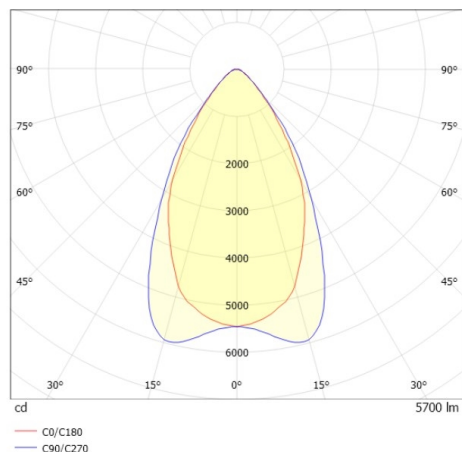

TRAIL TRACK

666-200103031904b

TRAIL TRACK TRACK SPOTLIGHT WITH 3 PH ADAPTER made of aluminium, grey, similar to RAL 9006, linear optics beam 60°, light output direct, UGR <22, swiveling 350°, with converter, max. 1050mA, dimmability: Smart bluetooth, adapter/ceiling base grey, IP20

DRAWING

TECHNICAL DETAILS

System perform. [W]	40
Bulb type	LED
Luminous flux [lm]	5700
Current sec. [mA]	1050
Colour temp. [K]	3000K
CRI	>80
UGR	<22
Optics	high quality linear optics
Designer	INHOUSE
Converter	with converter
Light output	direct
Beam angle [°]	60°
Voltage [V]	220-240V 50/60Hz
Material	aluminium
Length [mm]	858
Width [mm]	64
Height [mm]	42
IP protection class	IP20
Voltage class	protection cl. II
Shock resistance	IK06
Net weight [kg]	1,03
Colour lamp	grey
RAL	9006
Colour adapter/ceiling base	grey
EAN-Number	9010506844610
Lifetime [h]	L80 B10 50 000
Energy efficiency cl.	C
No. of luminaires B16A	50

LIGHT DISTRIBUTION CURVE

The values are rated values. Power and luminous flux are initially subject to a tolerance of +/- 10%. Colour temperature tolerance: +/- 150 K. The values apply to an ambient temperature of 25°C unless otherwise specified.