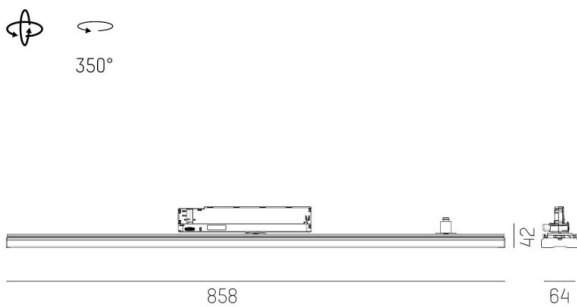

TRAIL TRACK

666-200103031904p

TRAIL TRACK TRACK SPOTLIGHT WITH 3 PH ADAPTER made of aluminium, grey, similar to RAL 9006, linear optics beam 60°, light output direct, UGR <22, swiveling 350°, with converter, max. 1050mA, dimmability: Pulse-DALI, adapter/ceiling base grey, IP20

DRAWING

TECHNICAL DETAILS

System perform. [W]	40
Bulb type	LED
Luminous flux [lm]	5700
Current sec. [mA]	1050
Colour temp. [K]	3000K
CRI	>80
UGR	<22
Optics	high quality linear optics
Designer	INHOUSE
Converter	with converter
Light output	direct
Beam angle [°]	60°
Voltage [V]	220-240V 50/60Hz
Material	aluminium
Length [mm]	858
Width [mm]	64
Height [mm]	42
IP protection class	IP20
Voltage class	protection cl. II
Shock resistance	IK06
Net weight [kg]	0,98
Colour lamp	grey
RAL	9006
Colour adapter/ceiling base	grey
EAN-Number	9010506844627
Lifetime [h]	L80 B10 50 000
Energy efficiency cl.	C
No. of luminaires B16A	50