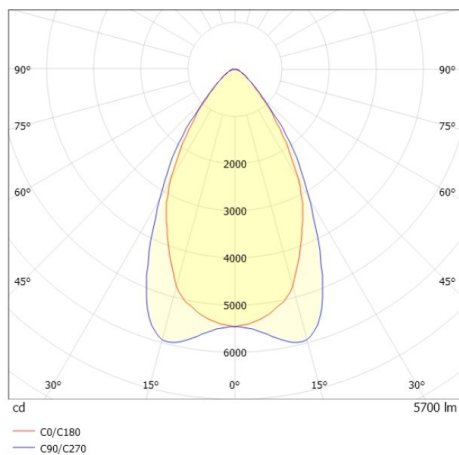

TRAIL TRACK

666-200103031904p

TRAIL TRACK TRACK SPOTLIGHT WITH 3 PH ADAPTER made of aluminium, grey, similar to RAL 9006, linear optics beam 60°, light output direct, UGR <22, swiveling 350°, with converter, max. 1050mA, dimmability: Pulse-DALI, adapter/ceiling base grey, IP20

DRAWING

TECHNICAL DETAILS

System perform. [W]	40
Bulb type	LED
Luminous flux [lm]	5700
Current sec. [mA]	1050
Colour temp. [K]	3000K
CRI	>80
UGR	<22
Optics	high quality linear optics
Designer	INHOUSE
Converter	with converter
Light output	direct
Beam angle [°]	60°
Voltage [V]	220-240V 50/60Hz
Material	aluminium
Length [mm]	858
Width [mm]	64
Height [mm]	42
IP protection class	IP20
Voltage class	protection cl. II
Shock resistance	IK06
Net weight [kg]	0,98
Colour lamp	grey
RAL	9006
Colour adapter/ceiling base	grey
EAN-Number	9010506844627
Lifetime [h]	L80 B10 50 000
Energy efficiency cl.	C
No. of luminaires B16A	50

LIGHT DISTRIBUTION CURVE

The values are rated values. Power and luminous flux are initially subject to a tolerance of +/- 10%. Colour temperature tolerance: +/- 150 K. The values apply to an ambient temperature of 25°C unless otherwise specified.