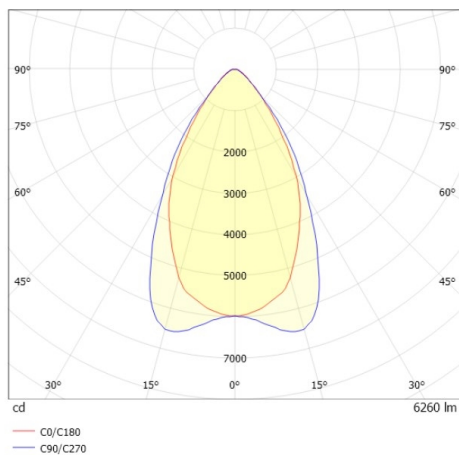

TRAIL TRACK

666-200103031905p

TRAIL TRACK TRACK SPOTLIGHT WITH 3 PH ADAPTER made of aluminium, white, similar to RAL 9016, linear optics beam 60°, light output direct, UGR <22, swiveling 350°, with converter, max. 1050mA, dimmability: Pulse-DALI, adapter/ceiling base white, IP20

DRAWING

TECHNICAL DETAILS

System perform. [W]	40
Bulb type	LED
Luminous flux [lm]	6260
Current sec. [mA]	1050
Colour temp. [K]	3000K
CRI	>80
UGR	<22
Optics	high quality linear optics
Designer	INHOUSE
Converter	with converter
Light output	direct
Beam angle [°]	60°
Voltage [V]	220-240V 50/60Hz
Material	aluminium
Length [mm]	858
Width [mm]	64
Height [mm]	42
IP protection class	IP20
Voltage class	protection cl. II
Shock resistance	IK06
Net weight [kg]	0,98
Colour lamp	white
RAL	9016
Colour adapter/ceiling base	white
EAN-Number	9010506844658
Lifetime [h]	L80 B10 50 000
Energy efficiency cl.	C
No. of luminaires B16A	50

LIGHT DISTRIBUTION CURVE

The values are rated values. Power and luminous flux are initially subject to a tolerance of +/- 10%. Colour temperature tolerance: +/- 150 K. The values apply to an ambient temperature of 25°C unless otherwise specified.