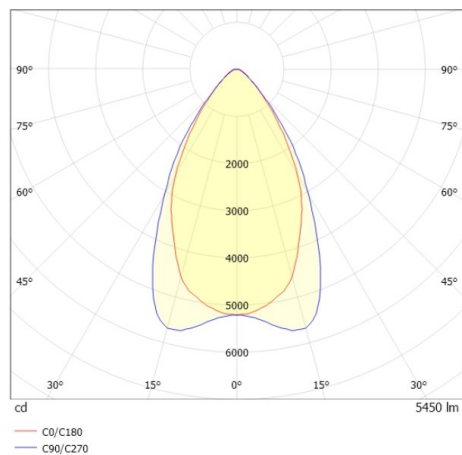

TRAIL TRACK

666-2001030319060

TRAIL TRACK TRACK SPOTLIGHT WITH 3 PH ADAPTER made of aluminium, black, similar to RAL 9005, linear optics beam 60°, light output direct, UGR <22, swiveling 350°, with converter, max. 1050mA, dimmability: not dimmable, adapter/ceiling base black, IP20

DRAWING

TECHNICAL DETAILS

System perform. [W]	40
Bulb type	LED
Luminous flux [lm]	5450
Current sec. [mA]	1050
Colour temp. [K]	3000K
CRI	>80
UGR	<22
Optics	high quality linear optics
Designer	INHOUSE
Converter	with converter
Dimming	not dimmable
Light output	direct
Beam angle [°]	60°
Voltage [V]	220-240V 50/60Hz
Material	aluminium
Length [mm]	858
Width [mm]	64
Height [mm]	42
IP protection class	IP20
Voltage class	protection cl. II
Shock resistance	IK06
Net weight [kg]	0,93
Colour lamp	black
RAL	9005
Colour adapter/ceiling base	black
EAN-Number	9010506844696
Lifetime [h]	L80 B10 50 000
Energy efficiency cl.	C
No. of luminaires B16A	50

LIGHT DISTRIBUTION CURVE

The values are rated values. Power and luminous flux are initially subject to a tolerance of +/- 10%. Colour temperature tolerance: +/- 150 K. The values apply to an ambient temperature of 25°C unless otherwise specified.