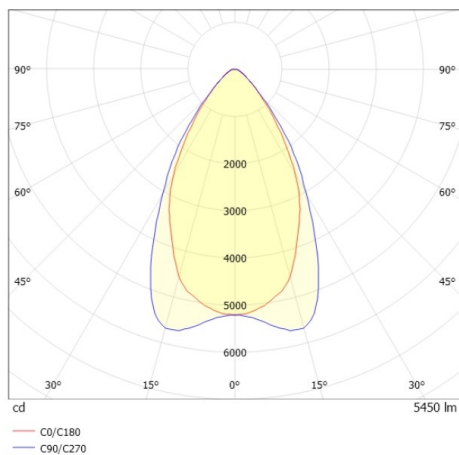

TRAIL TRACK

666-200103031906b

TRAIL TRACK TRACK SPOTLIGHT WITH 3 PH ADAPTER made of aluminium, black, similar to RAL 9005, linear optics beam 60°, light output direct, UGR <22, swiveling 350°, with converter, max. 1050mA, dimmability: Smart bluetooth, adapter/ceiling base black, IP20

DRAWING

TECHNICAL DETAILS

System perform. [W]	40
Bulb type	LED
Luminous flux [lm]	5450
Current sec. [mA]	1050
Colour temp. [K]	3000K
CRI	>80
UGR	<22
Optics	high quality linear optics
Designer	INHOUSE
Converter	with converter
Light output	direct
Beam angle [°]	60°
Voltage [V]	220-240V 50/60Hz
Material	aluminium
Length [mm]	858
Width [mm]	64
Height [mm]	42
IP protection class	IP20
Voltage class	protection cl. II
Shock resistance	IK06
Net weight [kg]	1,03
Colour lamp	black
RAL	9005
Colour adapter/ceiling base	black
EAN-Number	9010506844672
Lifetime [h]	L80 B10 50 000
Energy efficiency cl.	C
No. of luminaires B16A	50

LIGHT DISTRIBUTION CURVE

The values are rated values. Power and luminous flux are initially subject to a tolerance of +/- 10%. Colour temperature tolerance: +/- 150 K. The values apply to an ambient temperature of 25°C unless otherwise specified.