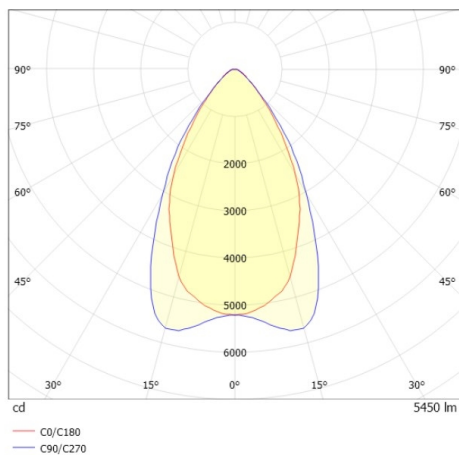

TRAIL TRACK

666-200103031906p

TRAIL TRACK TRACK SPOTLIGHT WITH 3 PH ADAPTER made of aluminium, black, similar to RAL 9005, linear optics beam 60°, light output direct, UGR <22, swiveling 350°, with converter, max. 1050mA, dimmability: Pulse-DALI, adapter/ceiling base black, IP20

DRAWING

TECHNICAL DETAILS

System perform. [W]	40
Bulb type	LED
Luminous flux [lm]	5450
Current sec. [mA]	1050
Colour temp. [K]	3000K
CRI	>80
UGR	<22
Optics	high quality linear optics
Designer	INHOUSE
Converter	with converter
Light output	direct
Beam angle [°]	60°
Voltage [V]	220-240V 50/60Hz
Material	aluminium
Length [mm]	858
Width [mm]	64
Height [mm]	42
IP protection class	IP20
Voltage class	protection cl. II
Shock resistance	IK06
Net weight [kg]	0,97
Colour lamp	black
RAL	9005
Colour adapter/ceiling base	black
EAN-Number	9010506844689
Lifetime [h]	L80 B10 50 000
Energy efficiency cl.	C
No. of luminaires B16A	50

LIGHT DISTRIBUTION CURVE

The values are rated values. Power and luminous flux are initially subject to a tolerance of +/- 10%. Colour temperature tolerance: +/- 150 K. The values apply to an ambient temperature of 25°C unless otherwise specified.