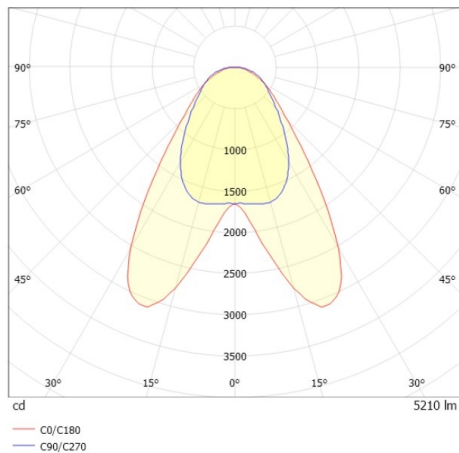

TRAIL TRACK

666-200103041304b

TRAIL TRACK TRACK SPOTLIGHT WITH 3 PH ADAPTER made of aluminium, grey, similar to RAL 9006, linear optics beam double asymmetric, light output direct, swiveling 350°, with converter, max. 1050mA, dimmability: Smart bluetooth, adapter/ceiling base grey, IP20

DRAWING

TECHNICAL DETAILS

System perform. [W]	40
Bulb type	LED
Luminous flux [lm]	5210
Current sec. [mA]	1050
Colour temp. [K]	2700K
CRI	>80
Optics	high quality linear optics
Designer	INHOUSE
Converter	with converter
Light output	direct
Beam angle [°]	double asym
Voltage [V]	220-240V 50/60Hz
Material	aluminium
Length [mm]	858
Width [mm]	64
Height [mm]	42
IP protection class	IP20
Voltage class	protection cl. II
Shock resistance	IK06
Net weight [kg]	1,03
Colour lamp	grey
RAL	9006
Colour adapter/ceiling base	grey
EAN-Number	9010506844702
Lifetime [h]	L80 B10 50 000
Energy efficiency cl.	C
No. of luminaires B16A	50

LIGHT DISTRIBUTION CURVE

The values are rated values. Power and luminous flux are initially subject to a tolerance of +/- 10%. Colour temperature tolerance: +/- 150 K. The values apply to an ambient temperature of 25°C unless otherwise specified.