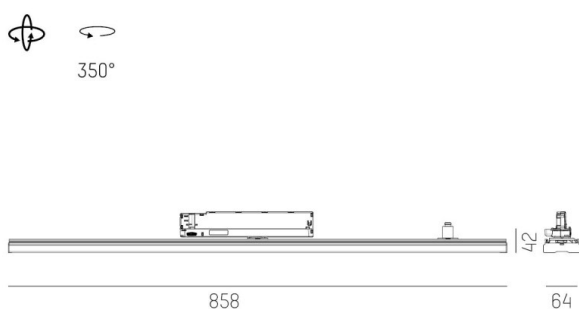

TRAIL TRACK

666-200103041304p

TRAIL TRACK TRACK SPOTLIGHT WITH 3 PH ADAPTER made of aluminium, grey, similar to RAL 9006, linear optics beam double asymmetric, light output direct, swiveling 350°, with converter, max. 1050mA, dimmability: Pulse-DALI, adapter/ceiling base grey, IP20

DRAWING

TECHNICAL DETAILS

System perform. [W]	40
Bulb type	LED
Luminous flux [lm]	5210
Current sec. [mA]	1050
Colour temp. [K]	2700K
CRI	>80
Optics	high quality linear optics
Designer	INHOUSE
Converter	with converter
Light output	direct
Beam angle [°]	double asym
Voltage [V]	220-240V 50/60Hz
Material	aluminium
Length [mm]	858
Width [mm]	64
Height [mm]	42
IP protection class	IP20
Voltage class	protection cl. II
Shock resistance	IK06
Net weight [kg]	0,98
Colour lamp	grey
RAL	9006
Colour adapter/ceiling base	grey
EAN-Number	9010506844719
Lifetime [h]	L80 B10 50 000
Energy efficiency cl.	C
No. of luminaires B16A	50