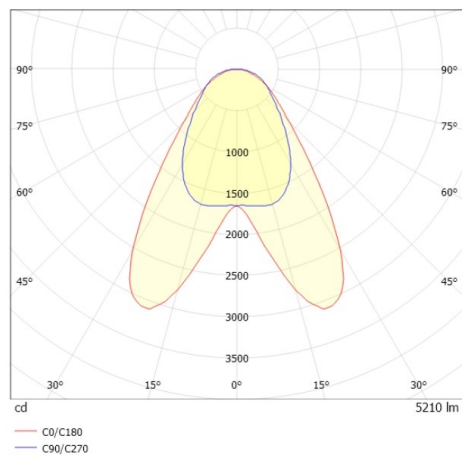

TRAIL TRACK

666-200103041304p

TRAIL TRACK TRACK SPOTLIGHT WITH 3 PH ADAPTER made of aluminium, grey, similar to RAL 9006, linear optics beam double asymmetric, light output direct, swiveling 350°, with converter, max. 1050mA, dimmability: Pulse-DALI, adapter/ceiling base grey, IP20

DRAWING

TECHNICAL DETAILS

System perform. [W]	40
Bulb type	LED
Luminous flux [lm]	5210
Current sec. [mA]	1050
Colour temp. [K]	2700K
CRI	>80
Optics	high quality linear optics
Designer	INHOUSE
Converter	with converter
Light output	direct
Beam angle [°]	double asym
Voltage [V]	220-240V 50/60Hz
Material	aluminium
Length [mm]	858
Width [mm]	64
Height [mm]	42
IP protection class	IP20
Voltage class	protection cl. II
Shock resistance	IK06
Net weight [kg]	0,98
Colour lamp	grey
RAL	9006
Colour adapter/ceiling base	grey
EAN-Number	9010506844719
Lifetime [h]	L80 B10 50 000
Energy efficiency cl.	C
No. of luminaires B16A	50

LIGHT DISTRIBUTION CURVE

The values are rated values. Power and luminous flux are initially subject to a tolerance of +/- 10%. Colour temperature tolerance: +/- 150 K. The values apply to an ambient temperature of 25°C unless otherwise specified.