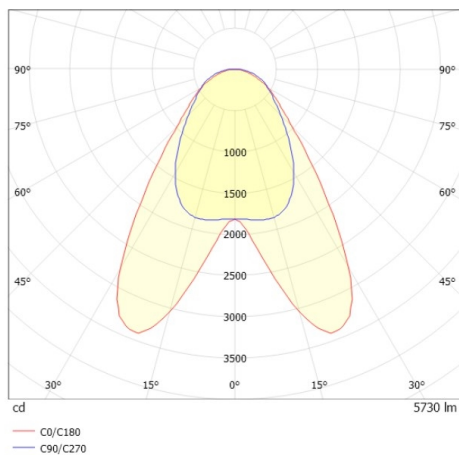

TRAIL TRACK

666-2001030413050

TRAIL TRACK TRACK SPOTLIGHT WITH 3 PH ADAPTER made of aluminium, white, similar to RAL 9016, linear optics beam double asymmetric, light output direct, swiveling 350°, with converter, max. 1050mA, dimmability: not dimmable, adapter/ceiling base white, IP20

DRAWING

TECHNICAL DETAILS

System perform. [W]	40
Bulb type	LED
Luminous flux [lm]	5730
Current sec. [mA]	1050
Colour temp. [K]	2700K
CRI	>80
Optics	high quality linear optics
Designer	INHOUSE
Converter	with converter
Dimming	not dimmable
Light output	direct
Beam angle [°]	double asym
Voltage [V]	220-240V 50/60Hz
Material	aluminium
Length [mm]	858
Width [mm]	64
Height [mm]	42
IP protection class	IP20
Voltage class	protection cl. II
Shock resistance	IK06
Net weight [kg]	0,93
Colour lamp	white
RAL	9016
Colour adapter/ceiling base	white
EAN-Number	9010506844757
Lifetime [h]	L80 B10 50 000
Energy efficiency cl.	C
No. of luminaires B16A	50

LIGHT DISTRIBUTION CURVE

The values are rated values. Power and luminous flux are initially subject to a tolerance of +/- 10%. Colour temperature tolerance: +/- 150 K. The values apply to an ambient temperature of 25°C unless otherwise specified.