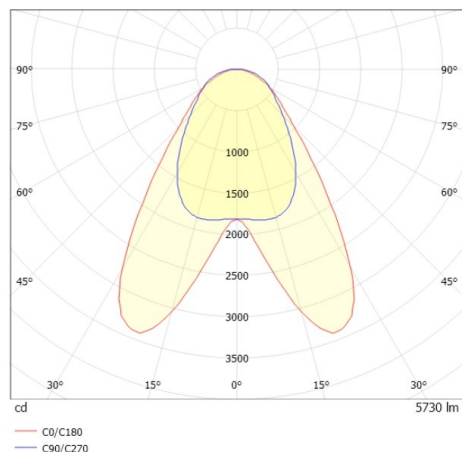

TRAIL TRACK

666-200103041305b

TRAIL TRACK TRACK SPOTLIGHT WITH 3 PH ADAPTER made of aluminium, white, similar to RAL 9016, linear optics beam double asymmetric, light output direct, swiveling 350°, with converter, max. 1050mA, dimmability: Smart bluetooth, adapter/ceiling base white, IP20

DRAWING

TECHNICAL DETAILS

System perform. [W]	40
Bulb type	LED
Luminous flux [lm]	5730
Current sec. [mA]	1050
Colour temp. [K]	2700K
CRI	>80
Optics	high quality linear optics
Designer	INHOUSE
Converter	with converter
Light output	direct
Beam angle [°]	double asym
Voltage [V]	220-240V 50/60Hz
Material	aluminium
Length [mm]	858
Width [mm]	64
Height [mm]	42
IP protection class	IP20
Voltage class	protection cl. II
Shock resistance	IK06
Net weight [kg]	1,77
Colour lamp	white
RAL	9016
Colour adapter/ceiling base	white
EAN-Number	9010506844733
Lifetime [h]	L80 B10 50 000
Energy efficiency cl.	C
No. of luminaires B16A	50

LIGHT DISTRIBUTION CURVE

The values are rated values. Power and luminous flux are initially subject to a tolerance of +/- 10%. Colour temperature tolerance: +/- 150 K. The values apply to an ambient temperature of 25°C unless otherwise specified.