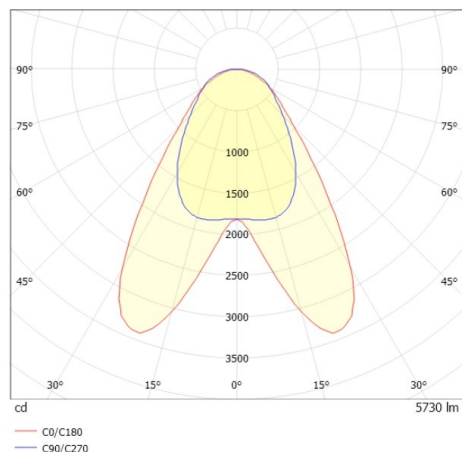

TRAIL TRACK

666-200103041305p

TRAIL TRACK TRACK SPOTLIGHT WITH 3 PH ADAPTER made of aluminium, white, similar to RAL 9016, linear optics beam double asymmetric, light output direct, swiveling 350°, with converter, max. 1050mA, dimmability: Pulse-DALI, adapter/ceiling base white, IP20

DRAWING

TECHNICAL DETAILS

System perform. [W]	40
Bulb type	LED
Luminous flux [lm]	5730
Current sec. [mA]	1050
Colour temp. [K]	2700K
CRI	>80
Optics	high quality linear optics
Designer	INHOUSE
Converter	with converter
Light output	direct
Beam angle [°]	double asym
Voltage [V]	220-240V 50/60Hz
Material	aluminium
Length [mm]	858
Width [mm]	64
Height [mm]	42
IP protection class	IP20
Voltage class	protection cl. II
Shock resistance	IK06
Net weight [kg]	0,98
Colour lamp	white
RAL	9016
Colour adapter/ceiling base	white
EAN-Number	9010506844740
Lifetime [h]	L80 B10 50 000
Energy efficiency cl.	C
No. of luminaires B16A	50

LIGHT DISTRIBUTION CURVE

The values are rated values. Power and luminous flux are initially subject to a tolerance of +/- 10%. Colour temperature tolerance: +/- 150 K. The values apply to an ambient temperature of 25°C unless otherwise specified.