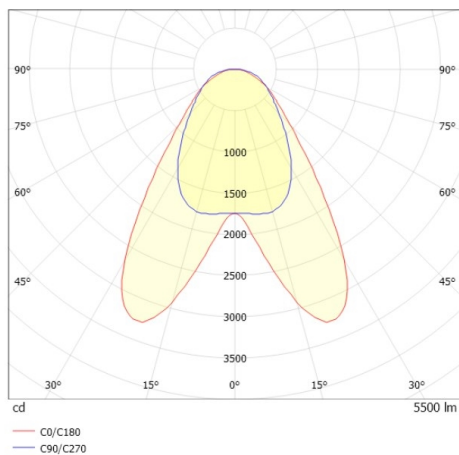

TRAIL TRACK

666-2001030414040

TRAIL TRACK TRACK SPOTLIGHT WITH 3 PH ADAPTER made of aluminium, grey, similar to RAL 9006, linear optics beam double asymmetric, light output direct, swiveling 350°, with converter, max. 1050mA, dimmability: not dimmable, adapter/ceiling base grey, IP20

DRAWING

TECHNICAL DETAILS

System perform. [W]	40
Bulb type	LED
Luminous flux [lm]	5500
Current sec. [mA]	1050
Colour temp. [K]	4000K
CRI	>80
Optics	high quality linear optics
Designer	INHOUSE
Converter	with converter
Dimming	not dimmable
Light output	direct
Beam angle [°]	double asym
Voltage [V]	220-240V 50/60Hz
Material	aluminium
Length [mm]	858
Width [mm]	64
Height [mm]	42
IP protection class	IP20
Voltage class	protection cl. II
Shock resistance	IK06
Net weight [kg]	0,93
Colour lamp	grey
RAL	9006
Colour adapter/ceiling base	grey
EAN-Number	9010506844825
Lifetime [h]	L80 B10 50 000
Energy efficiency cl.	C
No. of luminaires B16A	50

LIGHT DISTRIBUTION CURVE

The values are rated values. Power and luminous flux are initially subject to a tolerance of +/- 10%. Colour temperature tolerance: +/- 150 K. The values apply to an ambient temperature of 25°C unless otherwise specified.