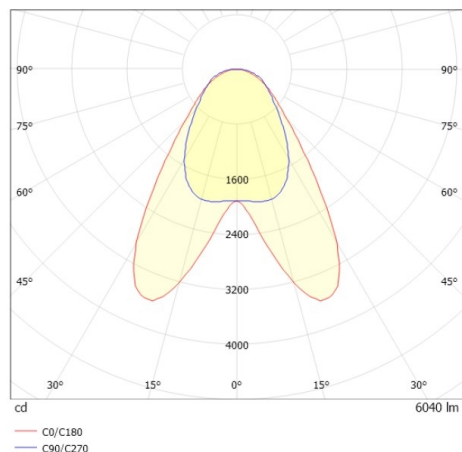

TRAIL TRACK

666-2001030414050

TRAIL TRACK TRACK SPOTLIGHT WITH 3 PH ADAPTER made of aluminium, white, similar to RAL 9016, linear optics beam double asymmetric, light output direct, swiveling 350°, with converter, max. 1050mA, dimmability: not dimmable, adapter/ceiling base white, IP20

DRAWING

TECHNICAL DETAILS

System perform. [W]	40
Bulb type	LED
Luminous flux [lm]	6040
Current sec. [mA]	1050
Colour temp. [K]	4000K
CRI	>80
Optics	high quality linear optics
Designer	INHOUSE
Converter	with converter
Dimming	not dimmable
Light output	direct
Beam angle [°]	double asym
Voltage [V]	220-240V 50/60Hz
Material	aluminium
Length [mm]	858
Width [mm]	64
Height [mm]	42
IP protection class	IP20
Voltage class	protection cl. II
Shock resistance	IK06
Net weight [kg]	0,93
Colour lamp	white
RAL	9016
Colour adapter/ceiling base	white
EAN-Number	9010506844856
Lifetime [h]	L80 B10 50 000
Energy efficiency cl.	C
No. of luminaires B16A	50

LIGHT DISTRIBUTION CURVE

The values are rated values. Power and luminous flux are initially subject to a tolerance of +/- 10%. Colour temperature tolerance: +/- 150 K. The values apply to an ambient temperature of 25°C unless otherwise specified.