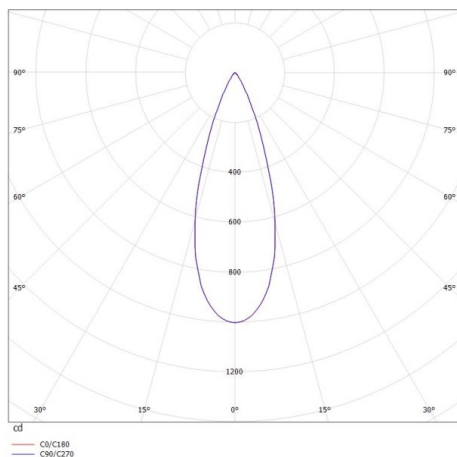

VIBO

668-00201082466d

VIBO SD DIMM SURFACE MOUNTED SPOTLIGHT made of aluminium, black matt, similar to RAL 9005, stray light-free hexagonal lens beam 35°, light output direct, UGR <16, with converter, max. 500mA, dimmability: DALI, IP20

DRAWING

TECHNICAL DETAILS

System perform. [W]	8
Bulb type	LED
Luminous flux [lm]	390
Current sec. [mA]	500
Colour temp. [K]	4000K
CRI	>90
UGR	<16
Optics	stray light-free hexagonal lens
Designer	INHOUSE
Converter	with converter
Light output	direct
Beam angle [°]	35°
Voltage [V]	220-240V 50/60Hz
Material	aluminium
Height [mm]	87
Diameter [mm]	108
IP protection class	IP20
Voltage class	protection cl. I
Net weight [kg]	0,71
Colour lamp	black matt
RAL	9005
EAN-Number	9008905781926
Lifetime [h]	L80 B10 50 000
Energy efficiency cl.	G
No. of luminaires B16A	50

LIGHT DISTRIBUTION CURVE

The values are rated values. Power and luminous flux are initially subject to a tolerance of +/- 10%. Colour temperature tolerance: +/- 150 K. The values apply to an ambient temperature of 25°C unless otherwise specified.