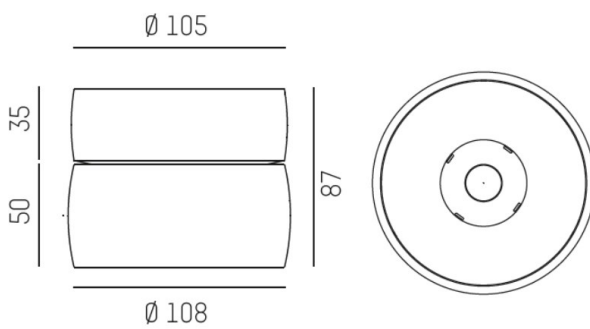

VIBO

668-00201082466d

VIBO SD DIMM SURFACE MOUNTED SPOTLIGHT made of aluminium, black matt, similar to RAL 9005, stray light-free hexagonal lens beam 35°, light output direct, UGR <16, with converter, max. 500mA, dimmability: DALI, IP20

DRAWING

TECHNICAL DETAILS

System perform. [W]	8
Bulb type	LED
Luminous flux [lm]	390
Current sec. [mA]	500
Colour temp. [K]	4000K
CRI	>90
UGR	<16
Optics	stray light-free hexagonal lens
Designer	INHOUSE
Converter	with converter
Light output	direct
Beam angle [°]	35°
Voltage [V]	220-240V 50/60Hz
Material	aluminium
Height [mm]	87
Diameter [mm]	108
IP protection class	IP20
Voltage class	protection cl. I
Net weight [kg]	0,71
Colour lamp	black matt
RAL	9005
EAN-Number	9008905781926
Lifetime [h]	L80 B10 50 000
Energy efficiency cl.	G
No. of luminaires B16A	50

LIGHT DISTRIBUTION CURVE

The values are rated values. Power and luminous flux are initially subject to a tolerance of +/- 10%. Colour temperature tolerance: +/- 150 K. The values apply to an ambient temperature of 25°C unless otherwise specified.