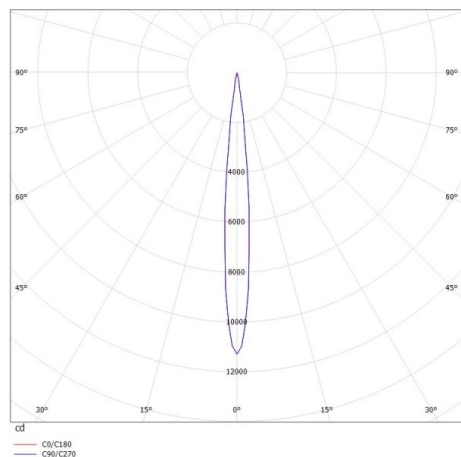

## VIBO

668-00501022316b

VIBO VOLARE DIM TRACK SPOTLIGHT WITH 2 PH VOLARE ADAPTER made of aluminium, black, similar to RAL 9005, stray light-free hexagonal lens beam 10°, light output direct, UGR <16, swiveling 350°, tilting 30°, with converter, max. 500mA, dimmability: Smart bluetooth, adapter/ceiling base chrome, IP20

## DRAWING

## TECHNICAL DETAILS

System perform. [W]	8
Bulb type	LED
Luminous flux [lm]	410
Current sec. [mA]	500
Colour temp. [K]	2700K
CRI	>90
UGR	<16
Optics	stray light-free hexagonal lens
Designer	INHOUSE
Converter	with converter
Light output	direct
Beam angle [°]	10°
Voltage [V]	220-240V 50/60Hz
Material	aluminium
Length [mm]	263
Height [mm]	112
Diameter [mm]	108
Troat [mm]	112
IP protection class	IP20
Voltage class	protection cl. II
Net weight [kg]	0,60
Colour lamp	black
RAL	9005
Colour adapter/ceiling base	chrome
EAN-Number	9010506286625
Lifetime [h]	L80 B10 50 000
Energy efficiency cl.	G

## LIGHT DISTRIBUTION CURVE

The values are rated values. Power and luminous flux are initially subject to a tolerance of +/- 10%. Colour temperature tolerance: +/- 150 K. The values apply to an ambient temperature of 25°C unless otherwise specified.