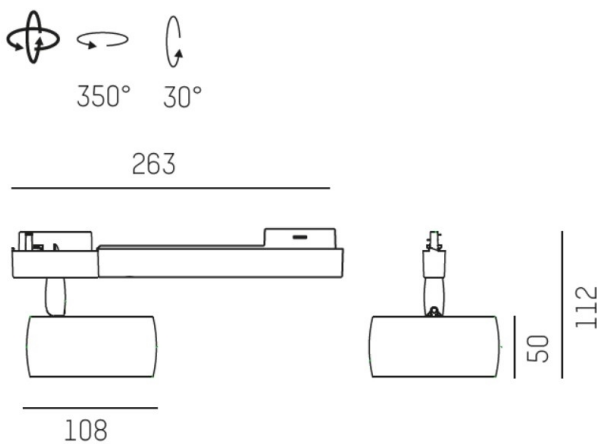

VIBO

668-00501022415z

VIBO VOLARE DIM TRACK SPOTLIGHT WITH 2 PH VOLARE ADAPTER made of aluminium, white, similar to RAL 9016, stray light-free hexagonal lens beam 10°, light output direct, UGR <16, swiveling 350°, tilting 30°, with converter, max. 500mA, dimmability: Zigbee 3.0, adapter/ceiling base chrome, IP20

DRAWING

TECHNICAL DETAILS

System perform. [W]	8
Bulb type	LED
Luminous flux [lm]	470
Current sec. [mA]	500
Colour temp. [K]	4000K
CRI	>90
UGR	<16
Optics	stray light-free hexagonal lens
Designer	INHOUSE
Converter	with converter
Light output	direct
Beam angle [°]	10°
Voltage [V]	220-240V 50/60Hz
Material	aluminium
Length [mm]	263
Height [mm]	112
Diameter [mm]	108
Troat [mm]	112
IP protection class	IP20
Voltage class	protection cl. II
Net weight [kg]	0,49
Colour lamp	white
RAL	9016
Colour adapter/ceiling base	chrome
EAN-Number	9008905782916
Lifetime [h]	L80 B10 50 000
Energy efficiency cl.	G

LIGHT DISTRIBUTION CURVE

The values are rated values. Power and luminous flux are initially subject to a tolerance of +/- 10%. Colour temperature tolerance: +/- 150 K. The values apply to an ambient temperature of 25°C unless otherwise specified.