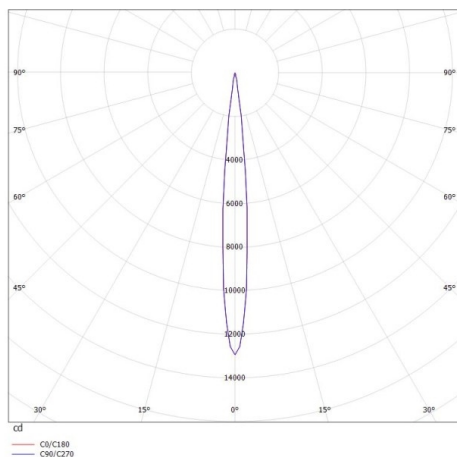

VIBO

668-00501022415z

VIBO VOLARE DIM TRACK SPOTLIGHT WITH 2 PH VOLARE ADAPTER made of aluminium, white, similar to RAL 9016, stray light-free hexagonal lens beam 10°, light output direct, UGR <16, swiveling 350°, tilting 30°, with converter, max. 500mA, dimmability: Zigbee 3.0, adapter/ceiling base chrome, IP20

DRAWING

TECHNICAL DETAILS

System perform. [W]	8
Bulb type	LED
Luminous flux [lm]	470
Current sec. [mA]	500
Colour temp. [K]	4000K
CRI	>90
UGR	<16
Optics	stray light-free hexagonal lens
Designer	INHOUSE
Converter	with converter
Light output	direct
Beam angle [°]	10°
Voltage [V]	220-240V 50/60Hz
Material	aluminium
Length [mm]	263
Height [mm]	112
Diameter [mm]	108
Troat [mm]	112
IP protection class	IP20
Voltage class	protection cl. II
Net weight [kg]	0,49
Colour lamp	white
RAL	9016
Colour adapter/ceiling base	chrome
EAN-Number	9008905782916
Lifetime [h]	L80 B10 50 000
Energy efficiency cl.	G

LIGHT DISTRIBUTION CURVE

The values are rated values. Power and luminous flux are initially subject to a tolerance of +/- 10%. Colour temperature tolerance: +/- 150 K. The values apply to an ambient temperature of 25°C unless otherwise specified.