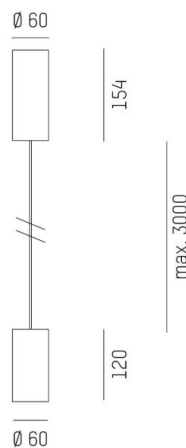

DARK NIGHT XS

684-00602054966dv1

DARK NIGHT XS PD SUSPENSION made of aluminium, black matt, similar to RAL 9005, decor silver, high-efficiently vacuum deposited aluminium reflector beam 40°, light output direct, UGR <19, with converter, max. 500mA, dimmability: DALI, cable black, adapter/ceiling base black, pendant length 3000mm, IP20

DRAWING

TECHNICAL DETAILS

System perform. [W]	20
Bulb type	LED
Luminous flux [lm]	1610
Current sec. [mA]	500
Colour temp. [K]	3000K
CRI	PREMIUM >90
UGR	<19
Optics	vacuum deposited aluminium reflector
Designer	INHOUSE
Converter	with converter
Light output	direct
Beam angle [°]	40°
Voltage [V]	220-240V 50/60Hz
Material	aluminium
Length [mm]	60
Height [mm]	120
Pendant length [mm]	3000
Diameter [mm]	60
IP protection class	IP20
Voltage class	protection cl. I
Shock resistance	IK02
Net weight [kg]	0,91
Colour lamp	black matt
RAL	9005
Colour adapter/ceiling base	black
Colour decor	silver
Electric wire	black
EAN-Number	9010506116595
Lifetime [h]	L80 B10 50 000
Energy efficiency cl.	E

LIGHT DISTRIBUTION CURVE

The values are rated values. Power and luminous flux are initially subject to a tolerance of +/- 10%. Colour temperature tolerance: +/- 150 K. The values apply to an ambient temperature of 25°C unless otherwise specified.