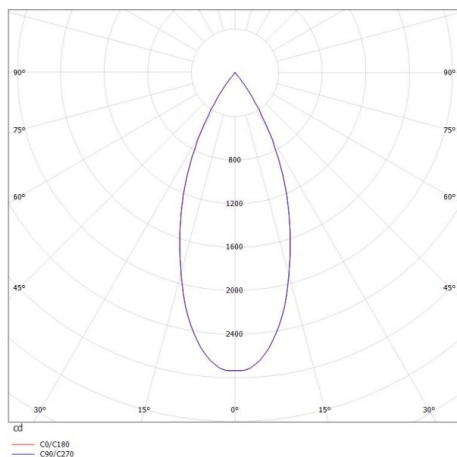

DARK NIGHT XS

684-00602054966dv1

DARK NIGHT XS PD SUSPENSION made of aluminium, black matt, similar to RAL 9005, decor silver, high-efficiently vacuum deposited aluminium reflector beam 40°, light output direct, UGR <19, with converter, max. 500mA, dimmability: DALI, cable black, adapter/ceiling base black, pendant length 3000mm, IP20

DRAWING

TECHNICAL DETAILS

System perform. [W]	20
Bulb type	LED
Luminous flux [lm]	1610
Current sec. [mA]	500
Colour temp. [K]	3000K
CRI	PREMIUM >90
UGR	<19
Optics	vacuum deposited aluminium reflector
Designer	INHOUSE
Converter	with converter
Light output	direct
Beam angle [°]	40°
Voltage [V]	220-240V 50/60Hz
Material	aluminium
Length [mm]	60
Height [mm]	120
Pendant length [mm]	3000
Diameter [mm]	60
IP protection class	IP20
Voltage class	protection cl. I
Shock resistance	IK02
Net weight [kg]	0,91
Colour lamp	black matt
RAL	9005
Colour adapter/ceiling base	black
Colour decor	silver
Electric wire	black
EAN-Number	9010506116595
Lifetime [h]	L80 B10 50 000
Energy efficiency cl.	E

LIGHT DISTRIBUTION CURVE

The values are rated values. Power and luminous flux are initially subject to a tolerance of +/- 10%. Colour temperature tolerance: +/- 150 K. The values apply to an ambient temperature of 25°C unless otherwise specified.