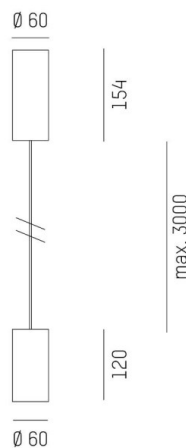

DARK NIGHT XS

684-00604054955dv1

DARK NIGHT XS PD SUSPENSION made of aluminium, white, similar to RAL 9016, decor gold, high-efficiently vacuum deposited aluminium reflector beam 40°, light output direct, UGR <19, with converter, max. 500mA, dimmability: DALI, cable white, adapter/ceiling base white, pendant length 3000mm, IP20

DRAWING

TECHNICAL DETAILS

System perform. [W]	20
Bulb type	LED
Luminous flux [lm]	1550
Current sec. [mA]	500
Colour temp. [K]	3000K
CRI	PREMIUM>90
UGR	<19
Optics	vacuum deposited aluminium reflector
Designer	INHOUSE
Converter	with converter
Light output	direct
Beam angle [°]	40°
Voltage [V]	220-240V 50/60Hz
Material	aluminium
Length [mm]	60
Height [mm]	120
Pendant length [mm]	3000
Diameter [mm]	60
IP protection class	IP20
Voltage class	protection cl. I
Shock resistance	IK02
Net weight [kg]	0,73
Colour lamp	white
RAL	9016
Colour adapter/ceiling base	white
Colour decor	gold
Electric wire	white
EAN-Number	9010506116656
Lifetime [h]	L80 B10 50 000
Energy efficiency cl.	E

LIGHT DISTRIBUTION CURVE

The values are rated values. Power and luminous flux are initially subject to a tolerance of +/- 10%. Colour temperature tolerance: +/- 150 K. The values apply to an ambient temperature of 25°C unless otherwise specified.