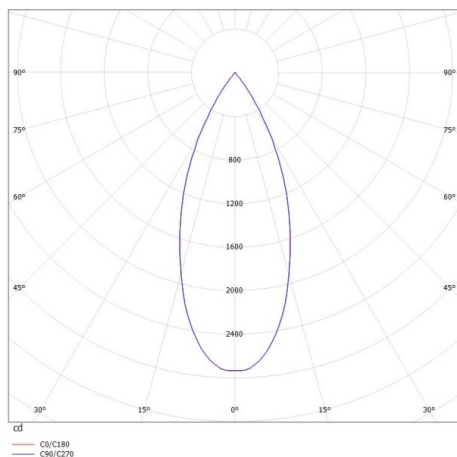

DARK NIGHT XS

684-00604054955dv1

DARK NIGHT XS PD SUSPENSION made of aluminium, white, similar to RAL 9016, decor gold, high-efficiently vacuum deposited aluminium reflector beam 40°, light output direct, UGR <19, with converter, max. 500mA, dimmability: DALI, cable white, adapter/ceiling base white, pendant length 3000mm, IP20

DRAWING

TECHNICAL DETAILS

System perform. [W]	20
Bulb type	LED
Luminous flux [lm]	1550
Current sec. [mA]	500
Colour temp. [K]	3000K
CRI	PREMIUM>90
UGR	<19
Optics	vacuum deposited aluminium reflector
Designer	INHOUSE
Converter	with converter
Light output	direct
Beam angle [°]	40°
Voltage [V]	220-240V 50/60Hz
Material	aluminium
Length [mm]	60
Height [mm]	120
Pendant length [mm]	3000
Diameter [mm]	60
IP protection class	IP20
Voltage class	protection cl. I
Shock resistance	IK02
Net weight [kg]	0,73
Colour lamp	white
RAL	9016
Colour adapter/ceiling base	white
Colour decor	gold
Electric wire	white
EAN-Number	9010506116656
Lifetime [h]	L80 B10 50 000
Energy efficiency cl.	E

LIGHT DISTRIBUTION CURVE

The values are rated values. Power and luminous flux are initially subject to a tolerance of +/- 10%. Colour temperature tolerance: +/- 150 K. The values apply to an ambient temperature of 25°C unless otherwise specified.