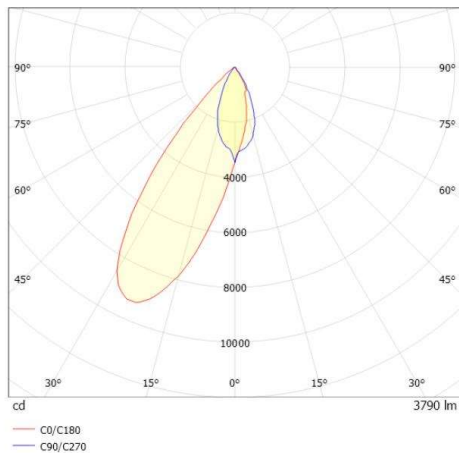

ARTIS

704-111110183050v1

ARTIS 1 SINGLE SHELF TRACK TRACK SPOTLIGHT WITH 3 PH ADAPTER made of aluminium, white, similar to RAL 9016, high-efficiently vacuum deposited synthetic reflector beam reflector for gondola head, light output direct, swiveling 350°, tilting 30°, with converter, max. 800mA, dimmability: not dimmable, adapter/ceiling base white, IP20

DRAWING

TECHNICAL DETAILS

System perform. [W]	32
Bulb type	LED
Luminous flux [lm]	3470
Current sec. [mA]	800
Colour temp. [K]	2700K
CRI	HE>90
Optics	vacuum deposited synthetic reflector
Designer	INHOUSE
Converter	with converter
Dimming	not dimmable
Light output	direct
Beam angle [°]	Gondelkopf
Voltage [V]	220-240V 50/60Hz
Material	aluminium
Length [mm]	224
Width [mm]	85
Height [mm]	163
IP protection class	IP20
Voltage class	protection cl. II
Net weight [kg]	1,11
Colour lamp	white
RAL	9016
Colour adapter/ceiling base	white
EAN-Number	9010870316034
Lifetime [h]	L80 B10 50 000
Energy efficiency cl.	D
No. of luminaires B16A	36

LIGHT DISTRIBUTION CURVE

The values are rated values. Power and luminous flux are initially subject to a tolerance of +/- 10%. Colour temperature tolerance: +/- 150 K. The values apply to an ambient temperature of 25°C unless otherwise specified.