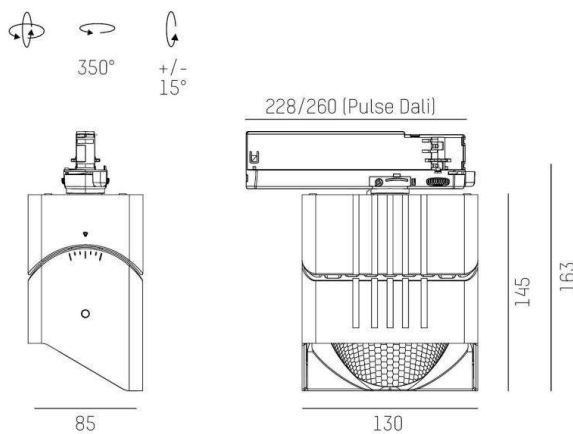

ARTIS

704-111110183050v1

ARTIS 1 SINGLE SHELF TRACK TRACK SPOTLIGHT WITH 3 PH ADAPTER made of aluminium, white, similar to RAL 9016, high-efficiently vacuum deposited synthetic reflector beam reflector for gondola head, light output direct, swiveling 350°, tilting 30°, with converter, max. 800mA, dimmability: not dimmable, adapter/ceiling base white, IP20

DRAWING

TECHNICAL DETAILS

System perform. [W]	32
Bulb type	LED
Luminous flux [lm]	3470
Current sec. [mA]	800
Colour temp. [K]	2700K
CRI	HE>90
Optics	vacuum deposited synthetic reflector
Designer	INHOUSE
Converter	with converter
Dimming	not dimmable
Light output	direct
Beam angle [°]	Gondelkopf
Voltage [V]	220-240V 50/60Hz
Material	aluminium
Length [mm]	224
Width [mm]	85
Height [mm]	163
IP protection class	IP20
Voltage class	protection cl. II
Net weight [kg]	1,11
Colour lamp	white
RAL	9016
Colour adapter/ceiling base	white
EAN-Number	9010870316034
Lifetime [h]	L80 B10 50 000
Energy efficiency cl.	D
No. of luminaires B16A	36

LIGHT DISTRIBUTION CURVE

The values are rated values. Power and luminous flux are initially subject to a tolerance of +/- 10%. Colour temperature tolerance: +/- 150 K. The values apply to an ambient temperature of 25°C unless otherwise specified.