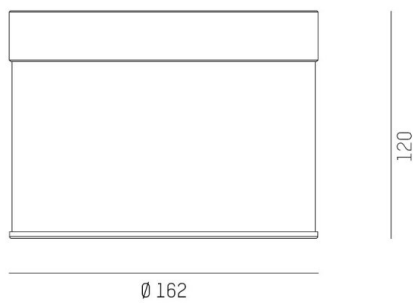

**DARK NIGHT LGP**

**706-01003554306cv1**

DARK NIGHT LGP SDI SURFACE MOUNTED CEILING LUMINAIRE made of aluminium, black, similar to RAL 9005, decor black, high-efficiently vacuum deposited aluminium reflector white, beam 40°, light output direct / indirect, UGR <19, with converter, max. 700mA, dimmability: Casambi, IP20 separately dimmable

**DRAWING**

**TECHNICAL DETAILS**

System perform. [W]	40
Bulb type	LED
Luminous flux [lm]	2960
Current sec. [mA]	700
Colour temp. [K]	2700K
CRI	PREMIUM>90
UGR	<19
Optics	vacuum deposited aluminium reflector
Designer	INHOUSE
Converter	with converter
Light output	direct / indirect
Beam angle [°]	40°
Voltage [V]	220-240V 50/60Hz
Material	aluminium
Length [mm]	162,9
Height [mm]	120
Diameter [mm]	162
IP protection class	IP20
Voltage class	protection cl. I
Shock resistance	IK02
Net weight [kg]	1,30
Colour lamp	black
RAL	9005
Colour of glass/shade	white
Colour decor	black
EAN-Number	9010870111899
Lifetime [h]	L80 B10 50 000
Energy efficiency cl.	E
No. of luminaires B16A	50

**LIGHT DISTRIBUTION CURVE**

The values are rated values. Power and luminous flux are initially subject to a tolerance of +/- 10%. Colour temperature tolerance: +/- 150 K. The values apply to an ambient temperature of 25°C unless otherwise specified.