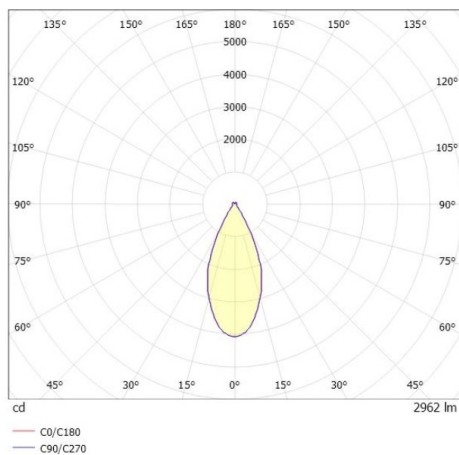

**DARK NIGHT LGP**

**706-01003554306cv1**

DARK NIGHT LGP SDI SURFACE MOUNTED CEILING LUMINAIRE made of aluminium, black, similar to RAL 9005, decor black, high-efficiently vacuum deposited aluminium reflector white, beam 40°, light output direct / indirect, UGR <19, with converter, max. 700mA, dimmability: Casambi, IP20 separately dimmable

**DRAWING**

**TECHNICAL DETAILS**

System perform. [W]	40
Bulb type	LED
Luminous flux [lm]	2960
Current sec. [mA]	700
Colour temp. [K]	2700K
CRI	PREMIUM>90
UGR	<19
Optics	vacuum deposited aluminium reflector
Designer	INHOUSE
Converter	with converter
Light output	direct / indirect
Beam angle [°]	40°
Voltage [V]	220-240V 50/60Hz
Material	aluminium
Length [mm]	162,9
Height [mm]	120
Diameter [mm]	162
IP protection class	IP20
Voltage class	protection cl. I
Shock resistance	IK02
Net weight [kg]	1,30
Colour lamp	black
RAL	9005
Colour of glass/shade	white
Colour decor	black
EAN-Number	9010870111899
Lifetime [h]	L80 B10 50 000
Energy efficiency cl.	E
No. of luminaires B16A	50

**LIGHT DISTRIBUTION CURVE**

The values are rated values. Power and luminous flux are initially subject to a tolerance of +/- 10%. Colour temperature tolerance: +/- 150 K. The values apply to an ambient temperature of 25°C unless otherwise specified.