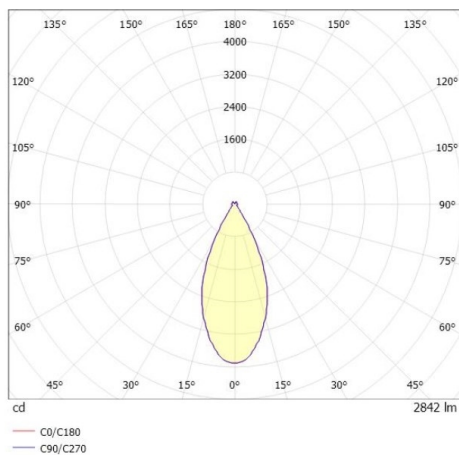

DARK NIGHT LGP

706-01003554906cv1

DARK NIGHT LGP SDI SURFACE MOUNTED CEILING LUMINAIRE made of aluminium, black, similar to RAL 9005, decor black, high-efficiently vacuum deposited aluminium reflector white, beam 40°, light output direct / indirect, UGR <19, with converter, max. 700mA, dimmability: Casambi, IP20 separately dimmable

DRAWING

TECHNICAL DETAILS

System perform. [W]	40
Bulb type	LED
Luminous flux [lm]	3060
Current sec. [mA]	700
Colour temp. [K]	3000K
CRI	PREMIUM>90
UGR	<19
Optics	vacuum deposited aluminium reflector
Designer	INHOUSE
Converter	with converter
Light output	direct / indirect
Beam angle [°]	40°
Voltage [V]	220-240V 50/60Hz
Material	aluminium
Length [mm]	162,9
Height [mm]	120
Diameter [mm]	162
IP protection class	IP20
Voltage class	protection cl. I
Shock resistance	IK02
Net weight [kg]	1,30
Colour lamp	black
RAL	9005
Colour of glass/shade	white
Colour decor	black
EAN-Number	9010870111257
Lifetime [h]	L80 B10 50 000
Energy efficiency cl.	E
No. of luminaires B16A	50

LIGHT DISTRIBUTION CURVE

The values are rated values. Power and luminous flux are initially subject to a tolerance of +/- 10%. Colour temperature tolerance: +/- 150 K. The values apply to an ambient temperature of 25°C unless otherwise specified.