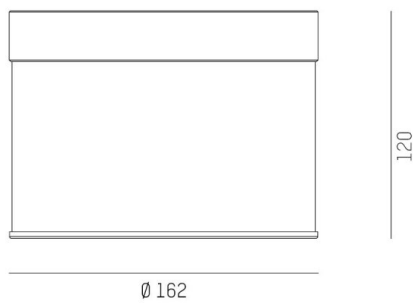

DARK NIGHT LGP

706-01003554906cv1

DARK NIGHT LGP SDI SURFACE MOUNTED CEILING LUMINAIRE made of aluminium, black, similar to RAL 9005, decor black, high-efficiently vacuum deposited aluminium reflector white, beam 40°, light output direct / indirect, UGR <19, with converter, max. 700mA, dimmability: Casambi, IP20 separately dimmable

DRAWING

TECHNICAL DETAILS

System perform. [W]	40
Bulb type	LED
Luminous flux [lm]	3060
Current sec. [mA]	700
Colour temp. [K]	3000K
CRI	PREMIUM>90
UGR	<19
Optics	vacuum deposited aluminium reflector
Designer	INHOUSE
Converter	with converter
Light output	direct / indirect
Beam angle [°]	40°
Voltage [V]	220-240V 50/60Hz
Material	aluminium
Length [mm]	162,9
Height [mm]	120
Diameter [mm]	162
IP protection class	IP20
Voltage class	protection cl. I
Shock resistance	IK02
Net weight [kg]	1,30
Colour lamp	black
RAL	9005
Colour of glass/shade	white
Colour decor	black
EAN-Number	9010870111257
Lifetime [h]	L80 B10 50 000
Energy efficiency cl.	E
No. of luminaires B16A	50

LIGHT DISTRIBUTION CURVE

The values are rated values. Power and luminous flux are initially subject to a tolerance of +/- 10%. Colour temperature tolerance: +/- 150 K. The values apply to an ambient temperature of 25°C unless otherwise specified.