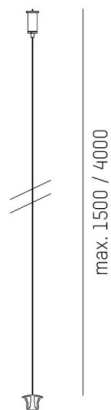

VALO**720-001060000000**

VALO ABHÄNGESET ACCESSORY white, similar to RAL 9016, pendant length 4000mm,

**DRAWING****TECHNICAL DETAILS**

Dimming	not dimmable
Pendant length [mm]	4000
IP protection class	IP20
Net weight [kg]	0,04
Colour lamp	white
RAL	9016
EAN-Number	9010506240375

LIGHT DISTRIBUTION CURVE

The values are rated values. Power and luminous flux are initially subject to a tolerance of +/- 10%. Colour temperature tolerance: +/- 150 K. The values apply to an ambient temperature of 25°C unless otherwise specified.