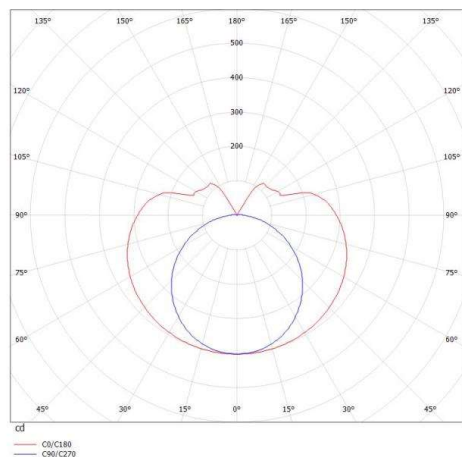

VALO

720-001321023550

VALO SYSTEM SYSTEM LUMINAIRE made of aluminium, white, similar to RAL 9016, PMMA cover light output direct / indirect, with converter, max. 700mA, dimmability: not dimmable, adapter/ceiling base white, IP20

DRAWING

TECHNICAL DETAILS

System perform. [W]	24
Bulb type	LED
Luminous flux [lm]	2340
Current sec. [mA]	700
Colour temp. [K]	2700K
CRI	>90
Optics	PMMA diffuser
Designer	INHOUSE
Converter	with converter
Dimming	not dimmable
Light output	direct / indirect
Voltage [V]	48 VDC
Material	aluminium
Length [mm]	1146
Diameter [mm]	70
IP protection class	IP20
Voltage class	protection cl. II
Shock resistance	IK02
Net weight [kg]	3,74
Color lamp	white
RAL	9016
Color adapter/ceiling base	white
EAN-Number	9010506246131
Lifetime [h]	L80 B10 50 000
Energy efficiency cl.	E

LIGHT DISTRIBUTION CURVE

The values are rated values. Power and luminous flux are initially subject to a tolerance of +/- 10%. Colour temperature tolerance: +/- 150 K. The values apply to an ambient temperature of 25°C unless otherwise specified.