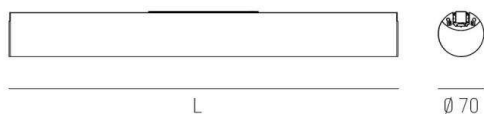

VALO

720-001321023550

VALO SYSTEM SYSTEM LUMINAIRE made of aluminium, white, similar to RAL 9016, PMMA cover light output direct / indirect, with converter, max. 700mA, dimmability: not dimmable, adapter/ceiling base white, IP20

DRAWING

TECHNICAL DETAILS

System perform. [W]	24
Bulb type	LED
Luminous flux [lm]	2340
Current sec. [mA]	700
Colour temp. [K]	2700K
CRI	>90
Optics	PMMA diffuser
Designer	INHOUSE
Converter	with converter
Dimming	not dimmable
Light output	direct / indirect
Voltage [V]	48 VDC
Material	aluminium
Length [mm]	1146
Diameter [mm]	70
IP protection class	IP20
Voltage class	protection cl. II
Shock resistance	IK02
Net weight [kg]	3,74
Color lamp	white
RAL	9016
Color adapter/ceiling base	white
EAN-Number	9010506246131
Lifetime [h]	L80 B10 50 000
Energy efficiency cl.	E