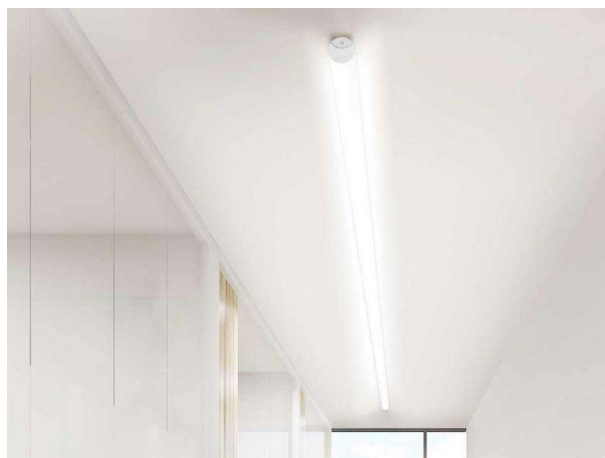

VALO

720-001321023550

VALO SYSTEM SYSTEM LUMINAIRE made of aluminium, white, similar to RAL 9016, PMMA cover light output direct / indirect, with converter, max. 700mA, dimmability: not dimmable, adapter/ceiling base white, IP20

DRAWING

TECHNICAL DETAILS

System perform. [W]	24
Bulb type	LED
Luminous flux [lm]	2340
Current sec. [mA]	700
Colour temp. [K]	2700K
CRI	>90
Optics	PMMA diffuser
Designer	INHOUSE
Converter	with converter
Dimming	not dimmable
Light output	direct / indirect
Voltage [V]	48 VDC
Material	aluminium
Length [mm]	1146
Diameter [mm]	70
IP protection class	IP20
Voltage class	protection cl. II
Shock resistance	IK02
Net weight [kg]	3,74
Color lamp	white
RAL	9016
Color adapter/ceiling base	white
EAN-Number	9010506246131
Lifetime [h]	L80 B10 50 000
Energy efficiency cl.	E