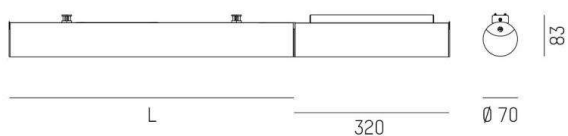

VALO

720-003311027550

VALO SDI WALL / CEILING LUMINAIRE made of aluminium, white, similar to RAL 9016, PMMA cover light output direct / indirect, with converter, max. 700mA, dimmability: not dimmable, adapter/ceiling base white, IP20

DRAWING

SYS 15W	L: 586mm
SYS 30W	L: 1146mm
SYS 45W	L: 1706mm
SYS 60W	L: 2266mm
SYS 90W	L: 3386mm

LIGHT DISTRIBUTION CURVE

TECHNICAL DETAILS

System perform. [W]	15
Bulb type	LED
Luminous flux [lm]	1270
Current sec. [mA]	700
Colour temp. [K]	3500K
CRI	>90
Optics	PMMA diffuser
Designer	INHOUSE
Converter	with converter
Dimming	not dimmable
Light output	direct / indirect
Voltage [V]	220-240V 50/60Hz
Material	aluminium
Length [mm]	906
Height [mm]	83
Diameter [mm]	70
IP protection class	IP20
Voltage class	protection cl. II
Shock resistance	IK02
Net weight [kg]	3,27
Colour lamp	white
RAL	9016
Colour adapter/ceiling base	white
EAN-Number	9010506270570
Lifetime [h]	L80 B10 50 000
Energy efficiency cl.	E
No. of luminaires B16A	15