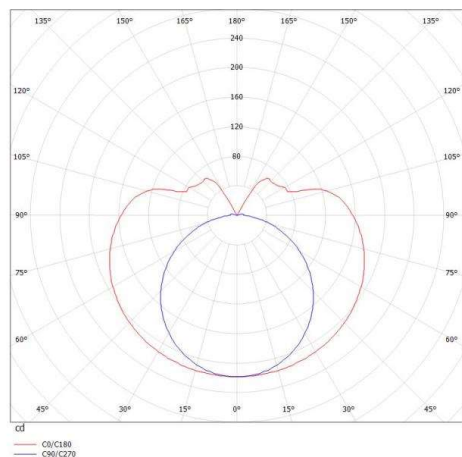

VALO

720-003311027550

VALO SDI WALL / CEILING LUMINAIRE made of aluminium, white, similar to RAL 9016, PMMA cover light output direct / indirect, with converter, max. 700mA, dimmability: not dimmable, adapter/ceiling base white, IP20

DRAWING

SYS 15W	L: 586mm
SYS 30W	L: 1146mm
SYS 45W	L: 1706mm
SYS 60W	L: 2266mm
SYS 90W	L: 3386mm

LIGHT DISTRIBUTION CURVE

TECHNICAL DETAILS

System perform. [W]	15
Bulb type	LED
Luminous flux [lm]	1270
Current sec. [mA]	700
Colour temp. [K]	3500K
CRI	>90
Optics	PMMA diffuser
Designer	INHOUSE
Converter	with converter
Dimming	not dimmable
Light output	direct / indirect
Voltage [V]	220-240V 50/60Hz
Material	aluminium
Length [mm]	906
Height [mm]	83
Diameter [mm]	70
IP protection class	IP20
Voltage class	protection cl. II
Shock resistance	IK02
Net weight [kg]	3,27
Colour lamp	white
RAL	9016
Colour adapter/ceiling base	white
EAN-Number	9010506270570
Lifetime [h]	L80 B10 50 000
Energy efficiency cl.	E
No. of luminaires B16A	15

The values are rated values. Power and luminous flux are initially subject to a tolerance of +/- 10%. Colour temperature tolerance: +/- 150 K. The values apply to an ambient temperature of 25°C unless otherwise specified.