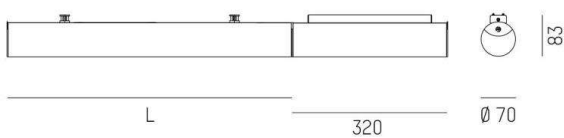

VALO

720-003311029550

VALO SDI WALL / CEILING LUMINAIRE made of aluminium, white, similar to RAL 9016, PMMA cover light output direct / indirect, with converter, max. 700mA, dimmability: not dimmable, adapter/ceiling base white, IP20

DRAWING

TECHNICAL DETAILS

System perform. [W]	15
Bulb type	LED
Luminous flux [lm]	1270
Current sec. [mA]	700
Colour temp. [K]	3000K
CRI	>90
Optics	PMMA diffuser
Designer	INHOUSE
Converter	with converter
Dimming	not dimmable
Light output	direct / indirect
Voltage [V]	220-240V 50/60Hz
Material	aluminium
Length [mm]	906
Height [mm]	83
Diameter [mm]	70
IP protection class	IP20
Voltage class	protection cl. II
Shock resistance	IK02
Net weight [kg]	3,27
Colour lamp	white
RAL	9016
Colour adapter/ceiling base	white
EAN-Number	9010506270587
Lifetime [h]	L80 B10 50 000
Energy efficiency cl.	E
No. of luminaires B16A	15

SYS 15W	L: 586mm
SYS 30W	L: 1146mm
SYS 45W	L: 1706mm
SYS 60W	L: 2266mm
SYS 90W	L: 3386mm

LIGHT DISTRIBUTION CURVE

The values are rated values. Power and luminous flux are initially subject to a tolerance of +/- 10%. Colour temperature tolerance: +/- 150 K. The values apply to an ambient temperature of 25°C unless otherwise specified.