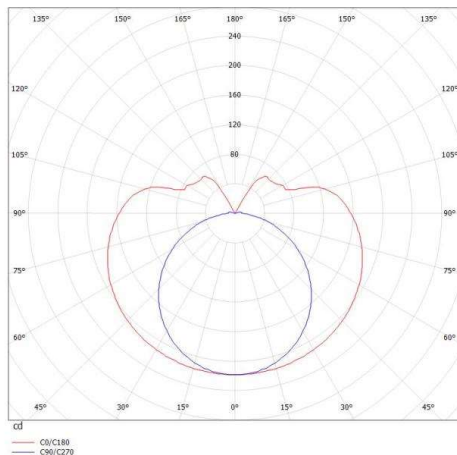

DRAWING

TECHNICAL DETAILS

System perform. [W]	15
Bulb type	LED
Luminous flux [lm]	1270
Current sec. [mA]	700
Colour temp. [K]	3000K
CRI	>90
Optics	PMMA diffuser
Designer	INHOUSE
Converter	with converter
Dimming	not dimmable
Light output	direct / indirect
Voltage [V]	220-240V 50/60Hz
Material	aluminium
Length [mm]	906
Height [mm]	83
Diameter [mm]	70
IP protection class	IP20
Voltage class	protection cl. II
Shock resistance	IK02
Net weight [kg]	3,27
Colour lamp	white
RAL	9016
Colour adapter/ceiling base	white
EAN-Number	9010506270587
Lifetime [h]	L80 B10 50 000
Energy efficiency cl.	E
No. of luminaires B16A	15

SYS 15W	L: 586mm
SYS 30W	L: 1146mm
SYS 45W	L: 1706mm
SYS 60W	L: 2266mm
SYS 90W	L: 3386mm

LIGHT DISTRIBUTION CURVE

The values are rated values. Power and luminous flux are initially subject to a tolerance of +/- 10%. Colour temperature tolerance: +/- 150 K. The values apply to an ambient temperature of 25°C unless otherwise specified.