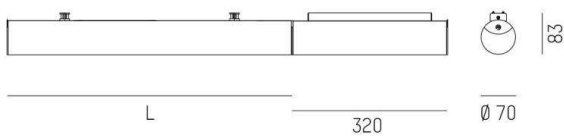

VALO

720-003331024550

VALO SDI WALL / CEILING LUMINAIRE made of aluminium, white, similar to RAL 9016, PMMA cover light output direct / indirect, with converter, max. 700mA, dimmability: not dimmable, adapter/ceiling base white, IP20

DRAWING

TECHNICAL DETAILS

System perform. [W]	45
Bulb type	LED
Luminous flux [lm]	3870
Current sec. [mA]	700
Colour temp. [K]	4000K
CRI	>90
Optics	PMMA diffuser
Designer	INHOUSE
Converter	with converter
Dimming	not dimmable
Light output	direct / indirect
Voltage [V]	220-240V 50/60Hz
Material	aluminium
Length [mm]	2026
Height [mm]	83
Diameter [mm]	70
IP protection class	IP20
Voltage class	protection cl. II
Shock resistance	IK02
Net weight [kg]	5,61
Colour lamp	white
RAL	9016
Colour adapter/ceiling base	white
EAN-Number	9010506271010
Lifetime [h]	L80 B10 50 000
Energy efficiency cl.	E
No. of luminaires B16A	15

SYS 15W	L: 586mm
SYS 30W	L: 1146mm
SYS 45W	L: 1706mm
SYS 60W	L: 2266mm
SYS 90W	L: 3386mm

LIGHT DISTRIBUTION CURVE

The values are rated values. Power and luminous flux are initially subject to a tolerance of +/- 10%. Colour temperature tolerance: +/- 150 K. The values apply to an ambient temperature of 25°C unless otherwise specified.