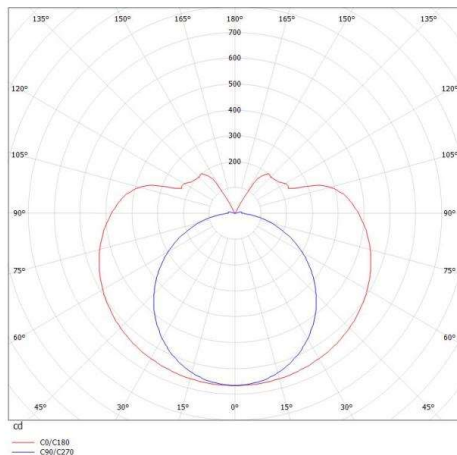

DRAWING

TECHNICAL DETAILS

System perform. [W]	45
Bulb type	LED
Luminous flux [lm]	3870
Current sec. [mA]	700
Colour temp. [K]	4000K
CRI	>90
Optics	PMMA diffuser
Designer	INHOUSE
Converter	with converter
Dimming	not dimmable
Light output	direct / indirect
Voltage [V]	220-240V 50/60Hz
Material	aluminium
Length [mm]	2026
Height [mm]	83
Diameter [mm]	70
IP protection class	IP20
Voltage class	protection cl. II
Shock resistance	IK02
Net weight [kg]	5,61
Colour lamp	white
RAL	9016
Colour adapter/ceiling base	white
EAN-Number	9010506271010
Lifetime [h]	L80 B10 50 000
Energy efficiency cl.	E
No. of luminaires B16A	15

SYS 15W	L: 586mm
SYS 30W	L: 1146mm
SYS 45W	L: 1706mm
SYS 60W	L: 2266mm
SYS 90W	L: 3386mm

LIGHT DISTRIBUTION CURVE

The values are rated values. Power and luminous flux are initially subject to a tolerance of +/- 10%. Colour temperature tolerance: +/- 150 K. The values apply to an ambient temperature of 25°C unless otherwise specified.