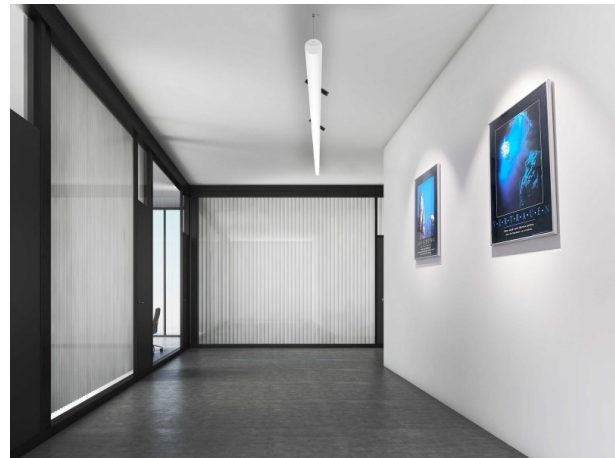

VALO

720-00441014766d

VALO SYSTEM SINGLE SPOT SYSTEM SPOTLIGHT black, similar to RAL 9005, high-efficiently vacuum deposited synthetic reflector beam 24°, light output direct, swiveling 355°, tilting 35°, with converter, max. 350mA, dimmability: DALI, adapter/ceiling base white, IP20

DRAWING

TECHNICAL DETAILS

System perform. [W]	7
Bulb type	LED
Luminous flux [lm]	720
Current sec. [mA]	350
Colour temp. [K]	3500K
CRI	PREMIUM>90
Optics	vacuum deposited synthetic reflector
Designer	INHOUSE
Converter	with converter
Light output	direct
Beam angle [°]	24°
Voltage [V]	48 VDC
Length [mm]	170
Width [mm]	150
Height [mm]	37
Diameter [mm]	28
IP protection class	IP20
Voltage class	protection cl. II
Shock resistance	IK04
Net weight [kg]	0,55
Colour lamp	black
RAL	9005
Colour adapter/ceiling base	white
EAN-Number	9010506239195
Lifetime [h]	L80 B10 50 000
Energy efficiency cl.	D