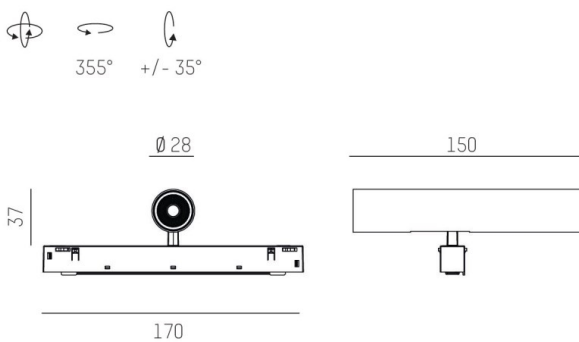

VALO

720-00441014766d

VALO SYSTEM SINGLE SPOT SYSTEM SPOTLIGHT black, similar to RAL 9005, high-efficiently vacuum deposited synthetic reflector beam 24°, light output direct, swiveling 355°, tilting 35°, with converter, max. 350mA, dimmability: DALI, adapter/ceiling base white, IP20

DRAWING

TECHNICAL DETAILS

System perform. [W]	7
Bulb type	LED
Luminous flux [lm]	720
Current sec. [mA]	350
Colour temp. [K]	3500K
CRI	PREMIUM>90
Optics	vacuum deposited synthetic reflector
Designer	INHOUSE
Converter	with converter
Light output	direct
Beam angle [°]	24°
Voltage [V]	48 VDC
Length [mm]	170
Width [mm]	150
Height [mm]	37
Diameter [mm]	28
IP protection class	IP20
Voltage class	protection cl. II
Shock resistance	IK04
Net weight [kg]	0,55
Colour lamp	black
RAL	9005
Colour adapter/ceiling base	white
EAN-Number	9010506239195
Lifetime [h]	L80 B10 50 000
Energy efficiency cl.	D

LIGHT DISTRIBUTION CURVE

The values are rated values. Power and luminous flux are initially subject to a tolerance of +/- 10%. Colour temperature tolerance: +/- 150 K. The values apply to an ambient temperature of 25°C unless otherwise specified.