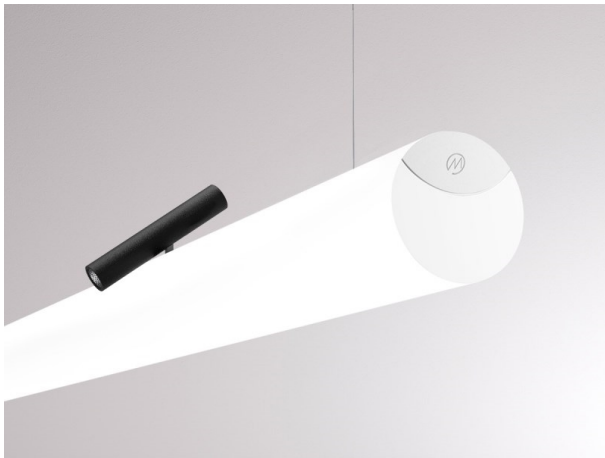

VALO

720-00441014766d

VALO SYSTEM SINGLE SPOT SYSTEM SPOTLIGHT black, similar to RAL 9005, high-efficiently vacuum deposited synthetic reflector beam 24°, light output direct, swiveling 355°, tilting 35°, with converter, max. 350mA, dimmability: DALI, adapter/ceiling base white, IP20

DRAWING

TECHNICAL DETAILS

System perform. [W]	7
Bulb type	LED
Luminous flux [lm]	720
Current sec. [mA]	350
Colour temp. [K]	3500K
CRI	PREMIUM>90
Optics	vacuum deposited synthetic reflector
Designer	INHOUSE
Converter	with converter
Light output	direct
Beam angle [°]	24°
Voltage [V]	48 VDC
Length [mm]	170
Width [mm]	150
Height [mm]	37
Diameter [mm]	28
IP protection class	IP20
Voltage class	protection cl. II
Shock resistance	IK04
Net weight [kg]	0,55
Colour lamp	black
RAL	9005
Colour adapter/ceiling base	white
EAN-Number	9010506239195
Lifetime [h]	L80 B10 50 000
Energy efficiency cl.	D