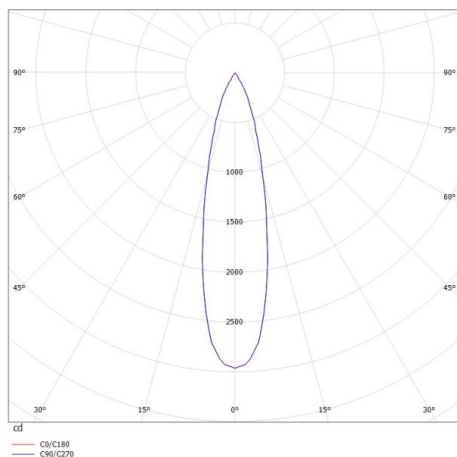

VALO

720-00441014766d

VALO SYSTEM SINGLE SPOT SYSTEM SPOTLIGHT black, similar to RAL 9005, high-efficiently vacuum deposited synthetic reflector beam 24°, light output direct, swiveling 355°, tilting 35°, with converter, max. 350mA, dimmability: DALI, adapter/ceiling base white, IP20

DRAWING

TECHNICAL DETAILS

System perform. [W]	7
Bulb type	LED
Luminous flux [lm]	720
Current sec. [mA]	350
Colour temp. [K]	3500K
CRI	PREMIUM>90
Optics	vacuum deposited synthetic reflector
Designer	INHOUSE
Converter	with converter
Light output	direct
Beam angle [°]	24°
Voltage [V]	48 VDC
Length [mm]	170
Width [mm]	150
Height [mm]	37
Diameter [mm]	28
IP protection class	IP20
Voltage class	protection cl. II
Shock resistance	IK04
Net weight [kg]	0,55
Colour lamp	black
RAL	9005
Colour adapter/ceiling base	white
EAN-Number	9010506239195
Lifetime [h]	L80 B10 50 000
Energy efficiency cl.	D

LIGHT DISTRIBUTION CURVE

The values are rated values. Power and luminous flux are initially subject to a tolerance of +/- 10%. Colour temperature tolerance: +/- 150 K. The values apply to an ambient temperature of 25°C unless otherwise specified.