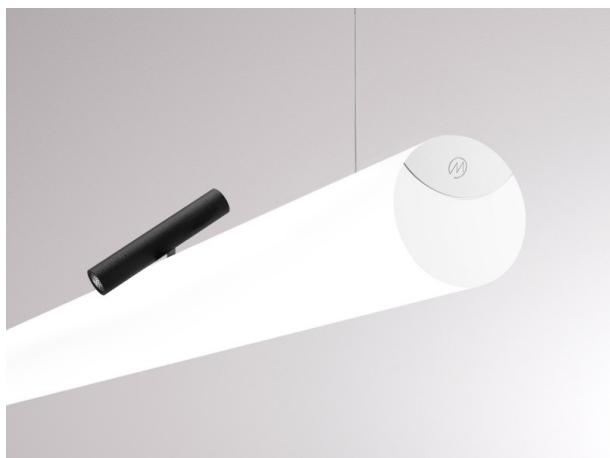

VALO

720-004410343660

VALO SYSTEM SINGLE SPOT SYSTEM SPOTLIGHT black, similar to RAL 9005,high-efficiently vacuum deposited synthetic reflector beam 38°, light output direct, swiveling 355°, tilting 35°, with converter, max. 350mA, dimmability: not dimmable, adapter/ceiling base white, IP20

DRAWING

TECHNICAL DETAILS

System perform. [W]	7
Bulb type	LED
Luminous flux [lm]	600
Current sec. [mA]	350
Colour temp. [K]	2700K
CRI	PREMIUM>90
Optics	vacuum deposited synthetic reflector
Designer	INHOUSE
Converter	with converter
Dimming	not dimmable
Light output	direct
Beam angle [°]	38°
Voltage [V]	48 VDC
Length [mm]	170
Width [mm]	150
Height [mm]	37
Diameter [mm]	28
IP protection class	IP20
Voltage class	protection cl. II
Shock resistance	IK04
Net weight [kg]	0,55
Colour lamp	black
RAL	9005
Colour adapter/ceiling base	white
EAN-Number	9010506238945
Lifetime [h]	L80 B10 50 000
Energy efficiency cl.	D