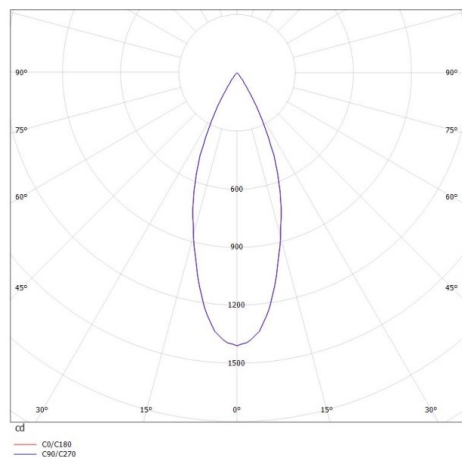

VALO

720-004410343660

VALO SYSTEM SINGLE SPOT SYSTEM SPOTLIGHT black, similar to RAL 9005,high-efficiently vacuum deposited synthetic reflector beam 38°, light output direct, swiveling 355°, tilting 35°, with converter, max. 350mA, dimmability: not dimmable, adapter/ceiling base white, IP20

DRAWING

TECHNICAL DETAILS

System perform. [W]	7
Bulb type	LED
Luminous flux [lm]	600
Current sec. [mA]	350
Colour temp. [K]	2700K
CRI	PREMIUM>90
Optics	vacuum deposited synthetic reflector
Designer	INHOUSE
Converter	with converter
Dimming	not dimmable
Light output	direct
Beam angle [°]	38°
Voltage [V]	48 VDC
Length [mm]	170
Width [mm]	150
Height [mm]	37
Diameter [mm]	28
IP protection class	IP20
Voltage class	protection cl. II
Shock resistance	IK04
Net weight [kg]	0,55
Colour lamp	black
RAL	9005
Colour adapter/ceiling base	white
EAN-Number	9010506238945
Lifetime [h]	L80 B10 50 000
Energy efficiency cl.	D

LIGHT DISTRIBUTION CURVE

The values are rated values. Power and luminous flux are initially subject to a tolerance of +/- 10%. Colour temperature tolerance: +/- 150 K. The values apply to an ambient temperature of 25°C unless otherwise specified.